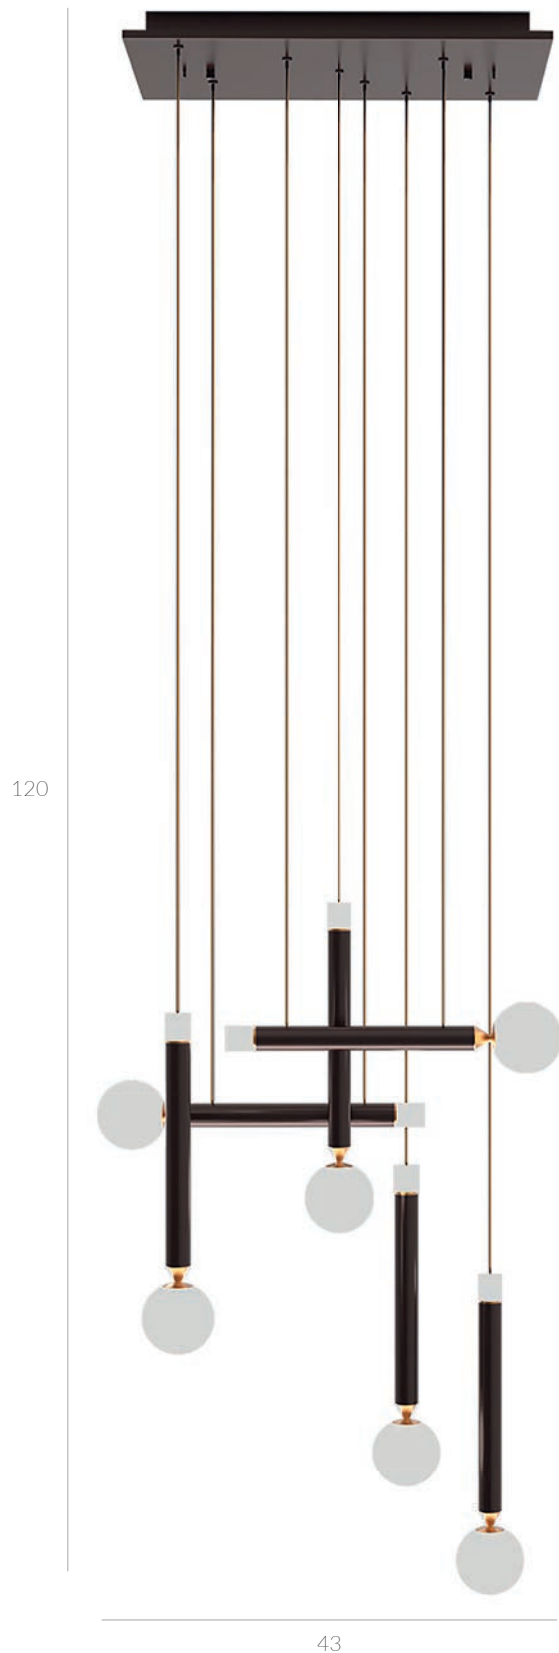

PND-2018109-6
LED 36W
3600 lm
3000K

Laon