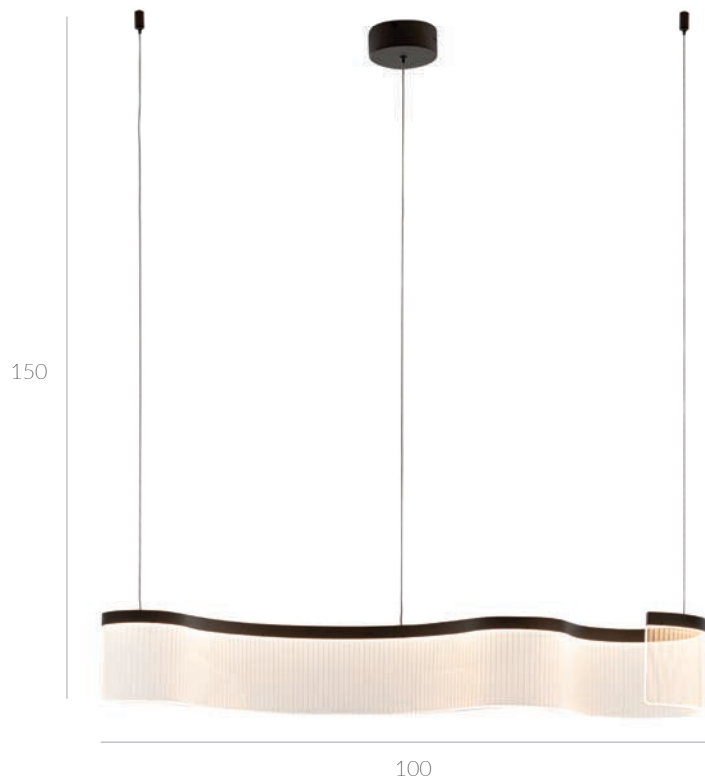

PND-59078-31W-3K

LED 40W

1636 lm

3000K

Notar

PND-58728-45W-3K

LED 58W

2356 lm

3000K

Rustin