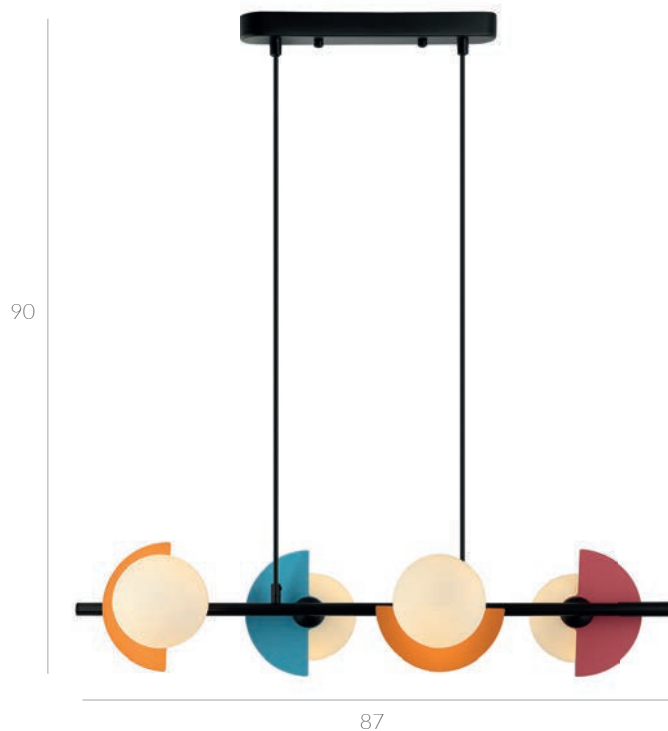

Raalto

- PND-4602-1-XL-BK
- PND-4602-1-XL-GD
- G9 1x25W

Malor

PND-201923-1
 G9 1x40W

PLF-201923-1
 G9 1x40W

WL-201923-1
 G9 1x40W

Spoletto

PND-37482-3V-MLTI
 ⚡ G9 3x25W