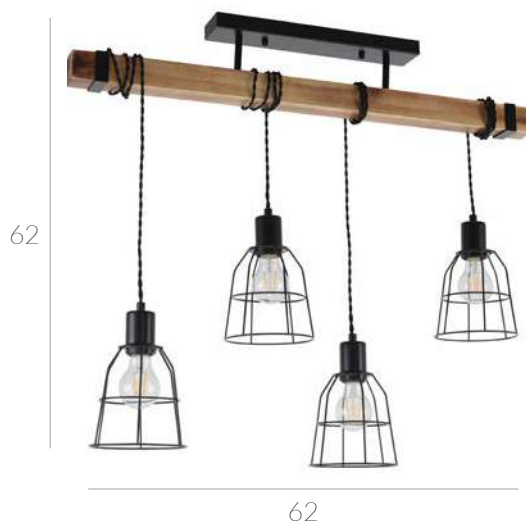

PLF-55362-25W-WO

LED 28W

1050 lm

3000 K

Natano

PND-4290-5-L
 ⚡E27 5x60W

PND-4290-4-L
 ⚡E27 4x60W

WL-4290-1-L
 ⚡E27 1x60W