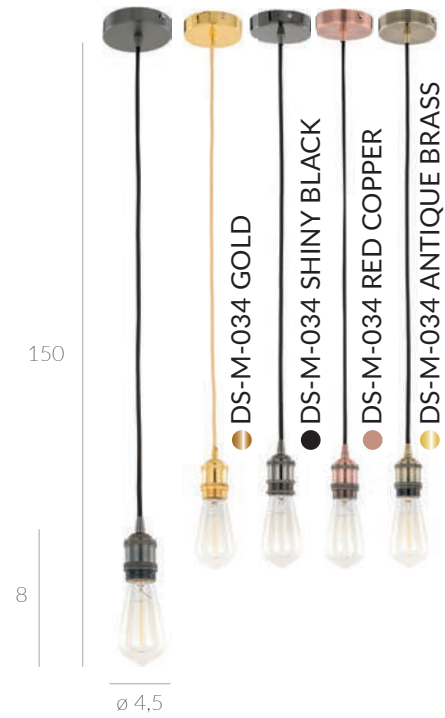

● DS-M-034 MATT BLACK
⚪ E27 1x60W