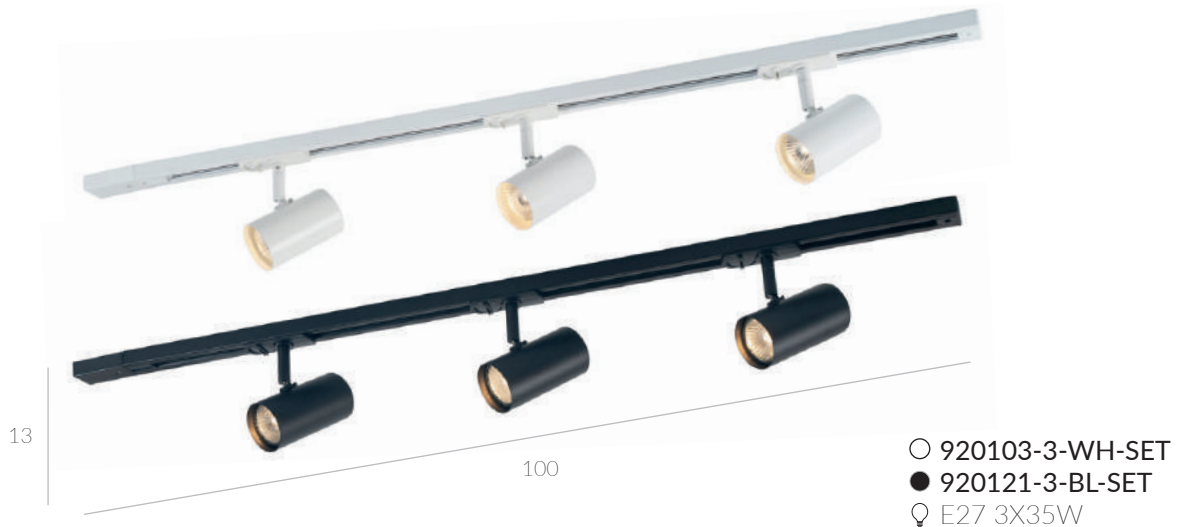

MARVI TR FREDRIK
920003-1-WH
💡 GU10 1x35W

MARVI TR FREDRIK
920021-1-BL
💡 GU10 1x35W

MARVI TR JAZZ WH
913803-1-WH
💡 GU10 1x35W

MARVI TR JAZZ BL
913821-1-BL
💡 GU10 1x35W

Marvi TR Fredrik

- 922303-3-WH-SET
- 922321-3-BL-SET
- ♀ E27 3X40W