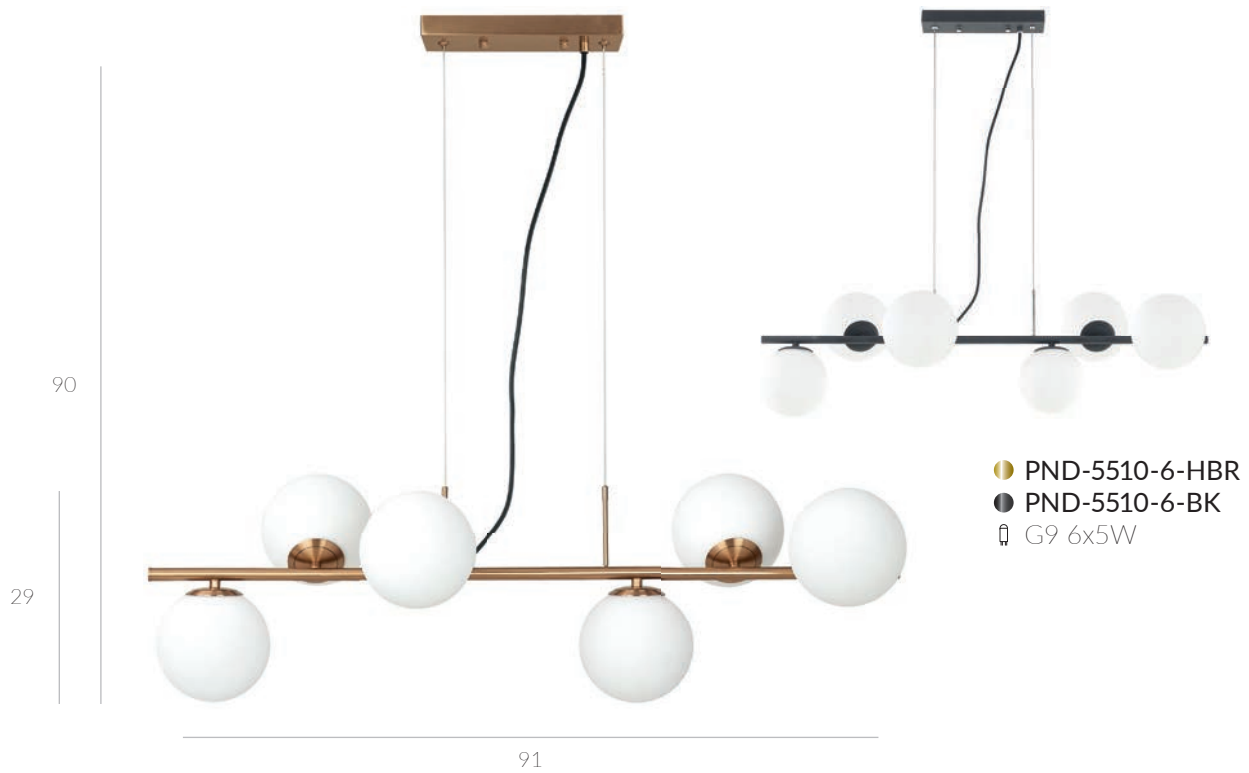

Aldeva

PND-56980-6B
Ø LED E14 6x5W
Satin glass

PND-56980-6C
Ø LED E14 6x5W
Opal glass

Annes

PND-33245-2
Ø LED E14 2x5W

PND-33245-4
Ø LED E14 4x5W

Caserta

Raddi