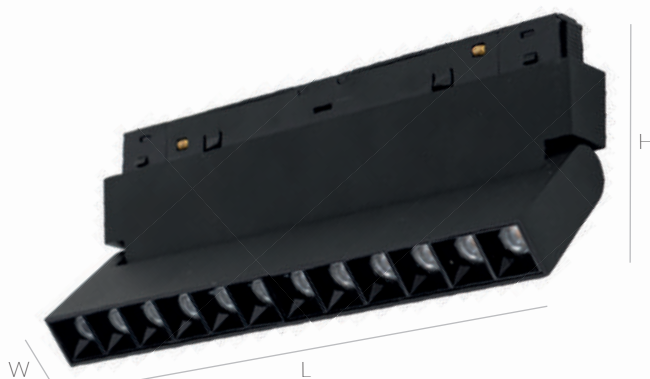

Norman

Symbol	Color temp.	Wattage	Lumens	L	W	H	IP	CRI
TRM-79392-6W-3K-BK	3000K	6W	480 lm	11,2 cm	2,2 cm	10,5 cm	IP20	>80
TRM-79392-6W-4K-BK	4000K	6W	540 lm	11,2 cm	2,2 cm	10,5 cm	IP20	>80
TRM-79392-12W-3K-BK	3000K	12W	1344 lm	11,2 cm	2,2 cm	21 cm	IP20	>80
TRM-79392-12W-4K-BK	4000K	12W	1444 lm	11,2cm	2,2 cm	21 cm	IP20	>80