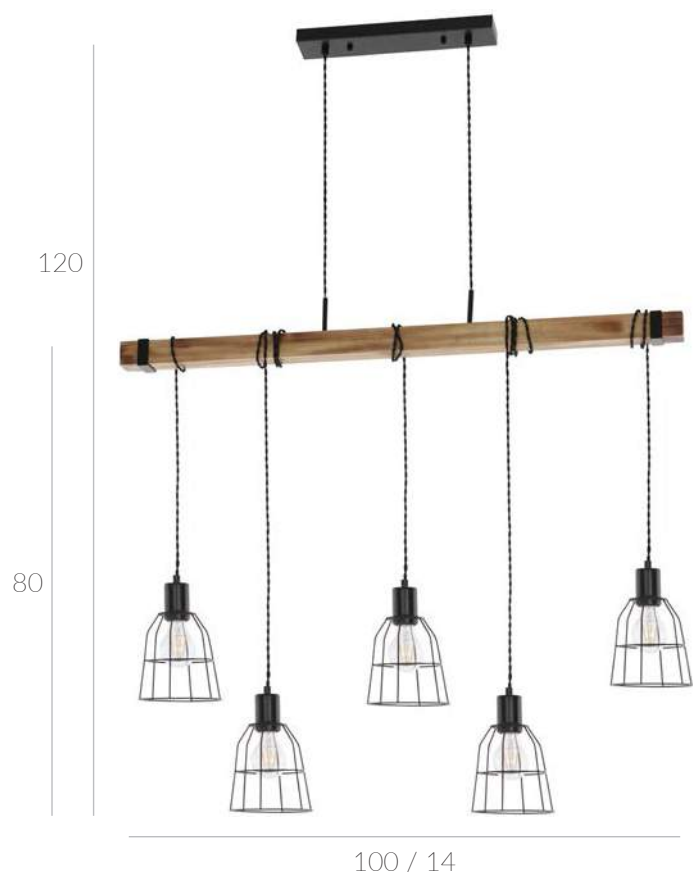

PLF-55362-25W-WO

LED 28W

1050 lm

3000 K

Natano

PND-4290-5-L
 ⚡E27 5x60W

PND-4290-4-L
 ⚡E27 4x60W

WL-4290-1-L
 ⚡E27 1x60W