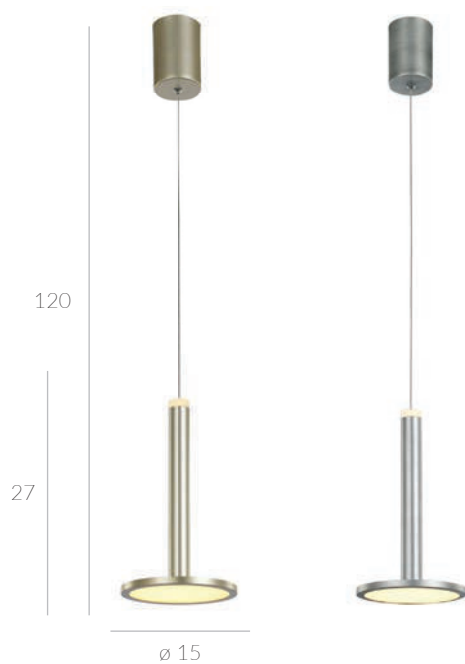

Remdal

- PND-16374-5-BK-4K 4000K
- PND-16374-5-BK-3K 3000K
- PND-16374-5-COP-GD-3K 3000K
- PND-16374-5-COP-GD-4K 4000K

LED LED 30W

☀️ 943 lm

Reyna

- MD17033012-1A GOLD
- MD17033012-1A S.NICK
- LED LED 12W
- ☀ 415 lm
- ☑ 3000K
- 🕒 dimmable / ściemialna