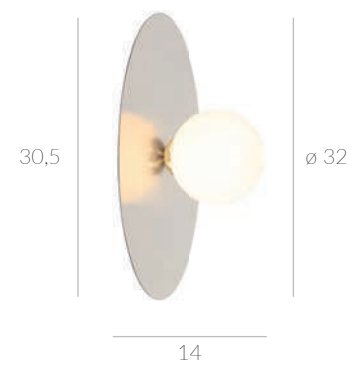

Raalto

- PND-4602-1-XL-BK
- PND-4602-1-XL-GD
- G9 1x25W

Malor

PND-201923-1
 G9 1x40W

PLF-201923-1
 G9 1x40W

WL-201923-1
 G9 1x40W

Spoletto

PND-37482-3V-MLTI
 ⚡ G9 3x25W