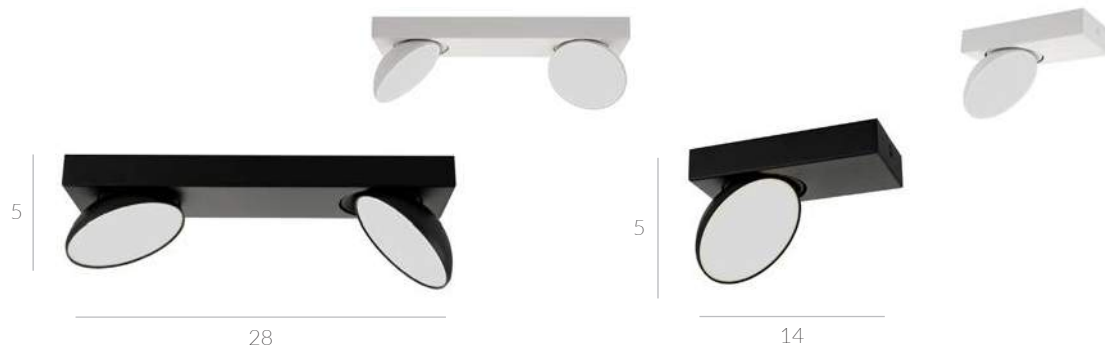

- SPL-31976-2B-BK
- SPL-31976-2B-WH
- LED LED 5W
- ☀ 760lm
- ⚡ 4000K

- SPL-31976-1B-BK
- SPL-31976-1B-WH
- LED LED 5W
- ☀ 380lm
- ⚡ 4000K