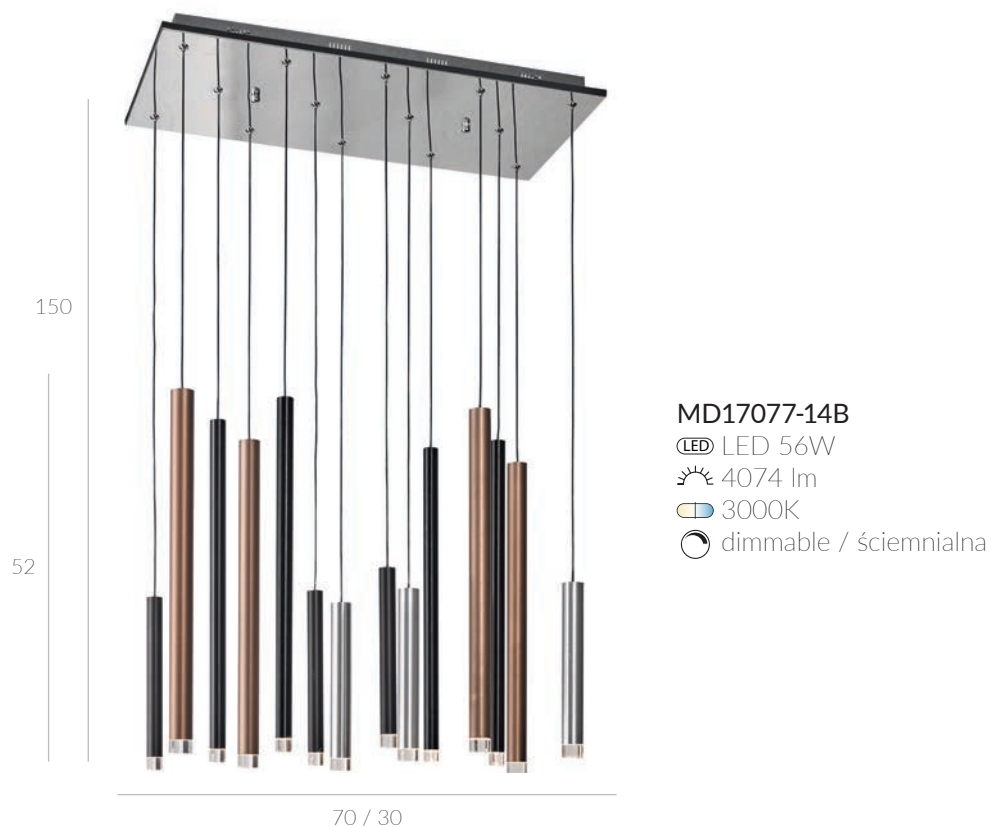

75

90 / 90

- PND-16347-6-COP-GD-3K 3000K
- PND-16347-6-COP-GD-4K 4000K
- PND-16347-6-BK-GD-3K 3000K
- PND-16347-6-BK-GD-4K 4000K
- LED LED 30W
- 847 lm

90,5

138 / 138

- PND-16347-8-COP-3K 3000K
- PND-16347-8-BK-GD-3K 3000K
- LED LED 35,5W
- 653 lm

Remdal

- PND-16374-5-BK-4K 4000K
- PND-16374-5-BK-3K 3000K
- PND-16374-5-COP-GD-3K 3000K
- PND-16374-5-COP-GD-4K 4000K

LED LED 30W

☀️ 943 lm

Reyna

- MD17033012-1A GOLD
- MD17033012-1A S.NICK
- LED LED 12W
- ☀ 415 lm
- ☑ 3000K
- 🕒 dimmable / ściemialna

- MD17012002-1A
- LED LED 6W
- ☀ 84 lm
- ☑ 3000K

Oliver

Aria

- MA05020C-003
- Q E27 3x60W

Lemio

● MDM-3678/6 BK
● MDM-3678/6 IGD
♀ E27 8x60W

55

22