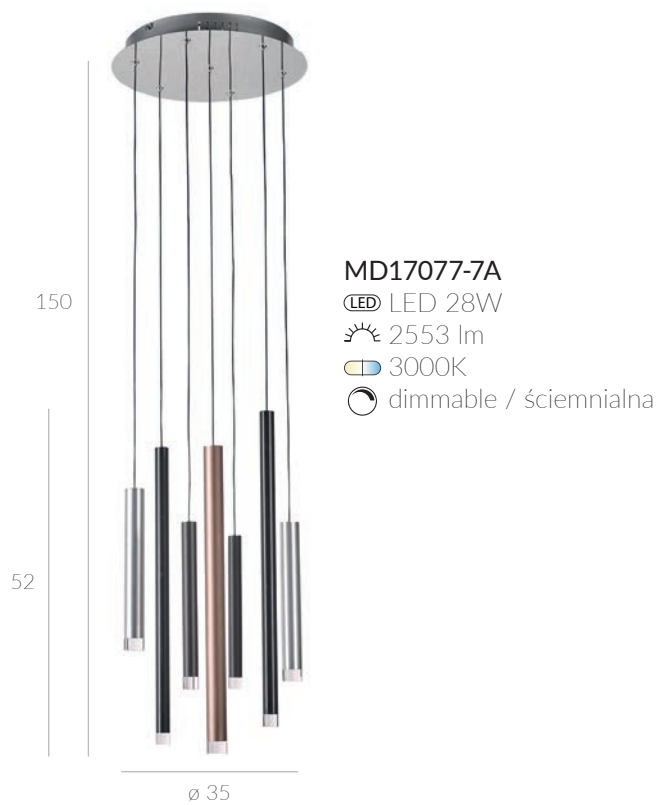

75

90 / 90

- PND-16347-6-COP-GD-3K 3000K
- PND-16347-6-COP-GD-4K 4000K
- PND-16347-6-BK-GD-3K 3000K
- PND-16347-6-BK-GD-4K 4000K
- LED LED 30W
- 847 lm

90,5

138 / 138

- PND-16347-8-COP-3K 3000K
- PND-16347-8-BK-GD-3K 3000K
- LED LED 35,5W
- 653 lm

Remdal

- PND-16374-5-BK-4K 4000K
- PND-16374-5-BK-3K 3000K
- PND-16374-5-COP-GD-3K 3000K
- PND-16374-5-COP-GD-4K 4000K

LED LED 30W

☀️ 943 lm

Reyna

- MD17033012-1A GOLD
- MD17033012-1A S.NICK
- LED LED 12W
- ☀ 415 lm
- ☑ 3000K
- 🕒 dimmable / ściemialna

- MD17012002-1A
- LED LED 6W
- ☀ 84 lm
- ☑ 3000K

Oliver

Aria

- MA05020C-003
- Q E27 3x60W

Lemio

● MDM-3678/6 BK
● MDM-3678/6 IGD
♀ E27 8x60W

55

22