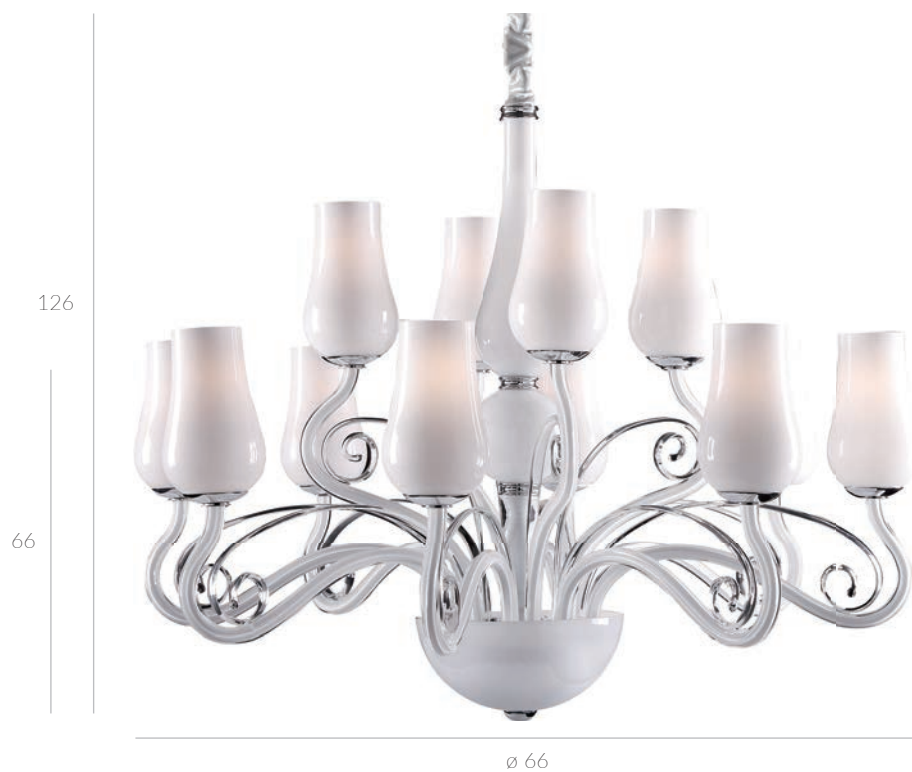

MD10904-12A
Ø E14 12x40W