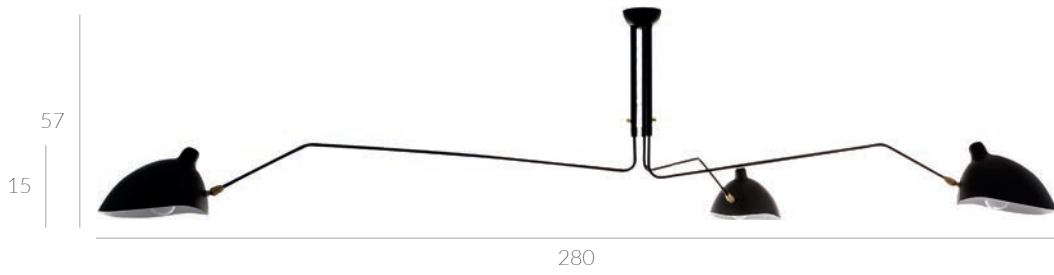

MDE610-3
⊙E27 6x60W