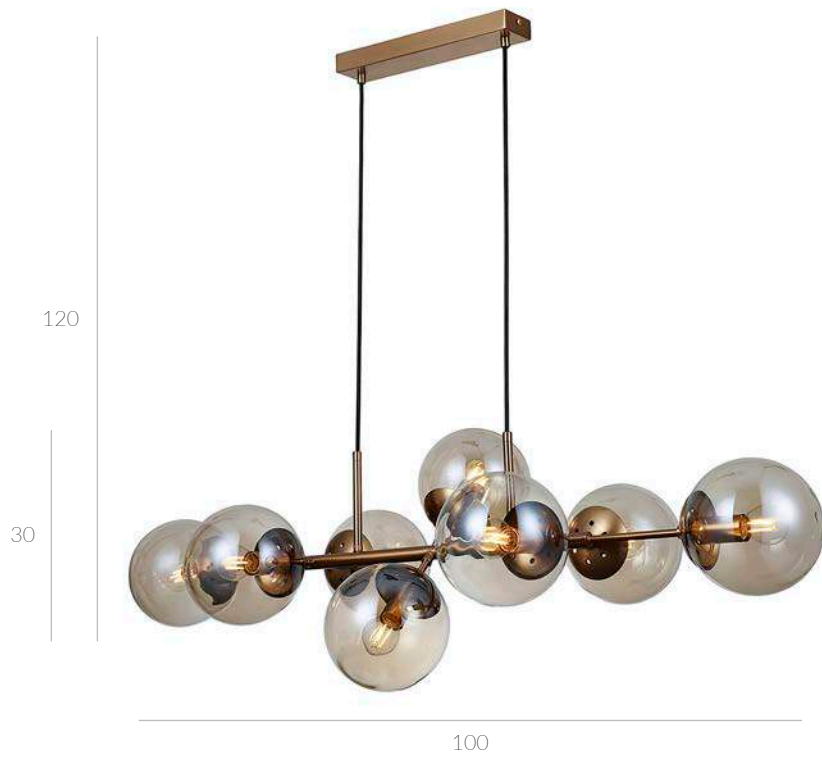

Marino

● PND-6161-15 CH+SM
 ● PND-6161-15 GO+CO
 ⚡ G9 15x28W

● WL-6161-3 CH+SM
 ● WL-6161-3 GO+CO
 ⚡ G9 3x28W

● PND-6161-16 CH+SM
 ● PND-6161-16 GO+CO
 ⚡ G9 15x28W

Marbelio

- PND-1098-8-HB
- PND-1098-8-GD
- PND-1098-8-BL
- ∅ LED E14 8x5W