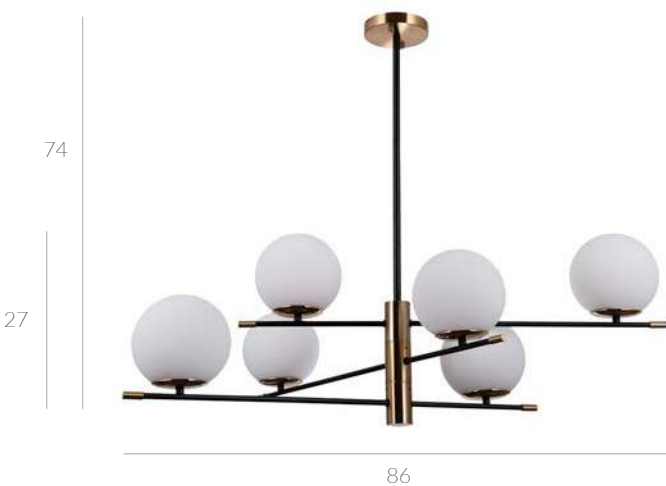

PND-43660-6
Ø LED E14 6x5W

WL-43660-2
Ø LED E14 2x5W

PND-43660-9
Ø LED E14 9x5W

Stelia

- PND-31221-6-HBR
 - PND-31221-6A-SBL
 - PND-31221-6B-CH
- ⚡ E27 2x5W + E14 4x5W

- WL-31221-3-HBR
 - WL-31221-3A-SBL
 - WL-31221-3B-CH
- ⚡ E27 1x5W + E14 2x5W