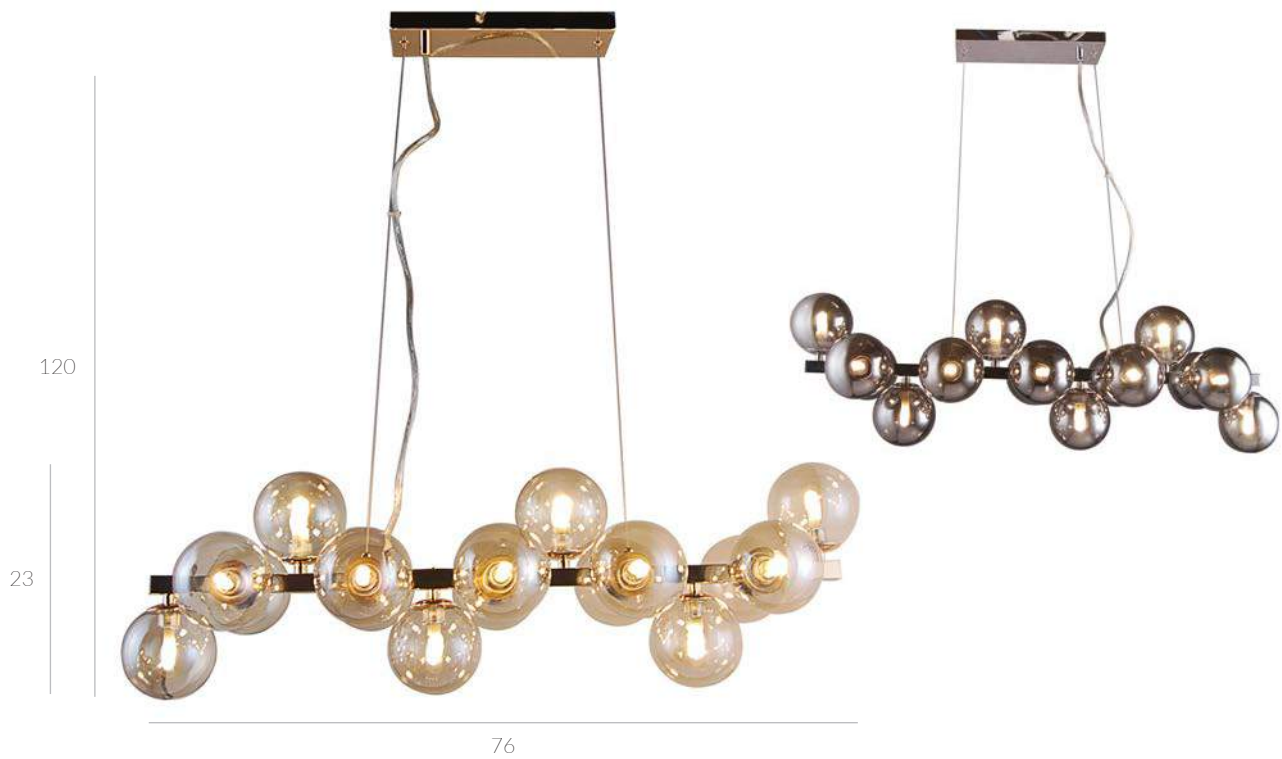

● WL-6161-3 CH+SM
● WL-6161-3 GO+CO
⚡ G9 3x28W

● PND-6161-16 CH+SM
● PND-6161-16 GO+CO
⚡ G9 15x28W

Marbelio