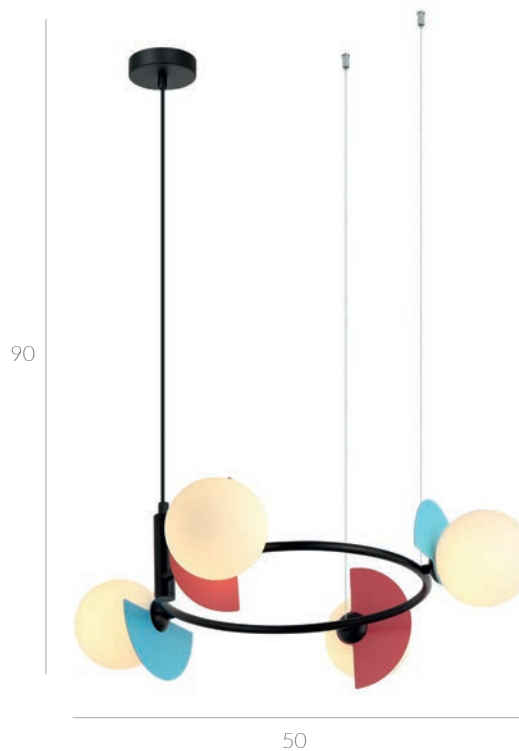

PND-37482-4R-MLTI
⚡ G9 4x25W

Nauti