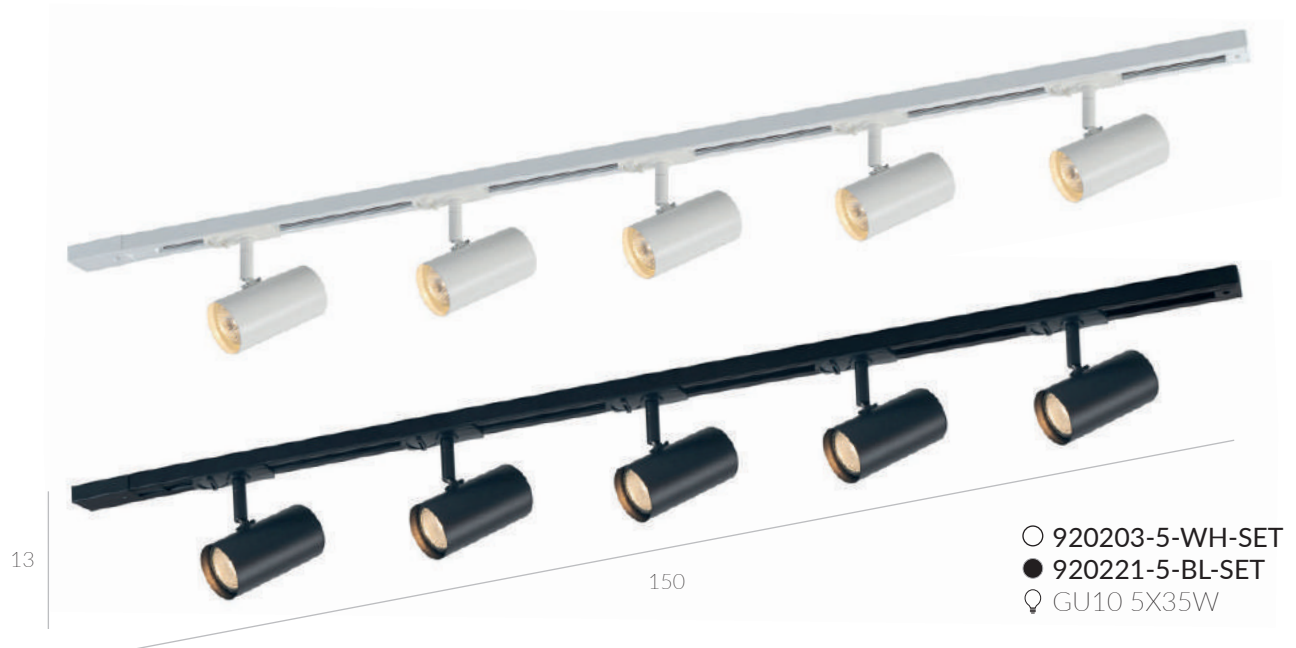

MARVI TR FREDRIK
920003-1-WH
💡 GU10 1x35W

MARVI TR FREDRIK
920021-1-BL
💡 GU10 1x35W

MARVI TR JAZZ WH
913803-1-WH
💡 GU10 1x35W

MARVI TR JAZZ BL
913821-1-BL
💡 GU10 1x35W

Marvi TR Fredrik

- 922303-3-WH-SET
- 922321-3-BL-SET
- ♀ E27 3X40W