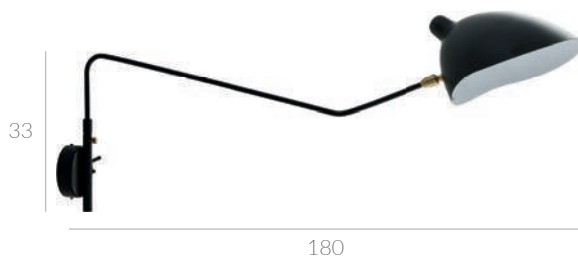

Franklin

Lola

MDE610-3
⊙E27 6x60W

MDE610/4+2
⊙E27 6x60W

MBE0016-2
⊙E27 2x60W

MBE0013/1
⊙E27 1x60W

Davis

Lomica