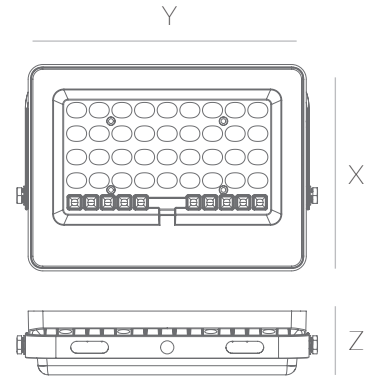

Remote control- 3 options

- Auto (10H)
- 3H lighting
- 5H lighting
- 8H lighting