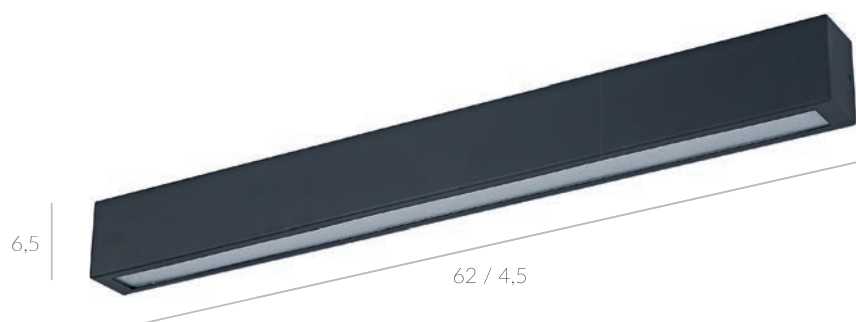

● IT8002S1-BK/AL
 ☹ GU10 1x50W

○ IT8001S1-WH/BK
 ☹ GU10 1x50W

● IT8002S2-BK/AL
 ☹ GU10 2x50W

○ IT8001S2-WH/BK
 ☹ GU10 2x50W

Casemiro

- GS-LCLC BK
- GS-LCLC WH
- LED 18W
- ☀ 1440 lm
- 🌈 4000K
- IP IP44

Thiago