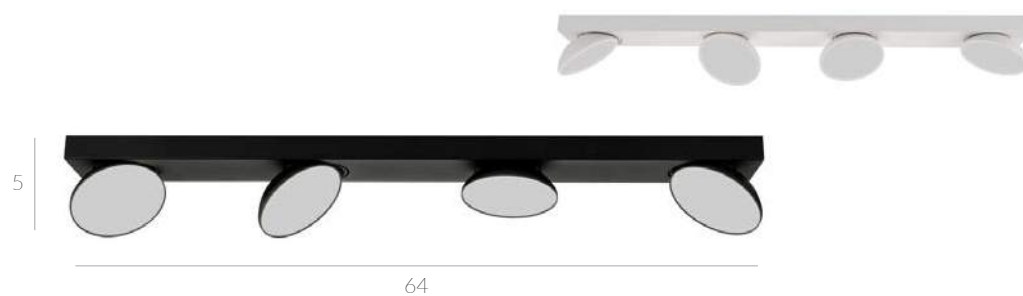

Helvia

- SPL-31976-2B-BK
- SPL-31976-2B-WH
- LED LED 5W
- ☀ 760lm
- ⚡ 4000K

- SPL-31976-1B-BK
- SPL-31976-1B-WH
- LED LED 5W
- ☀ 380lm
- ⚡ 4000K

- SPL-31976-4B-BK
- SPL-31976-4B-WH
- LED LED 15W
- ☀ 1140lm
- ⚡ 4000K