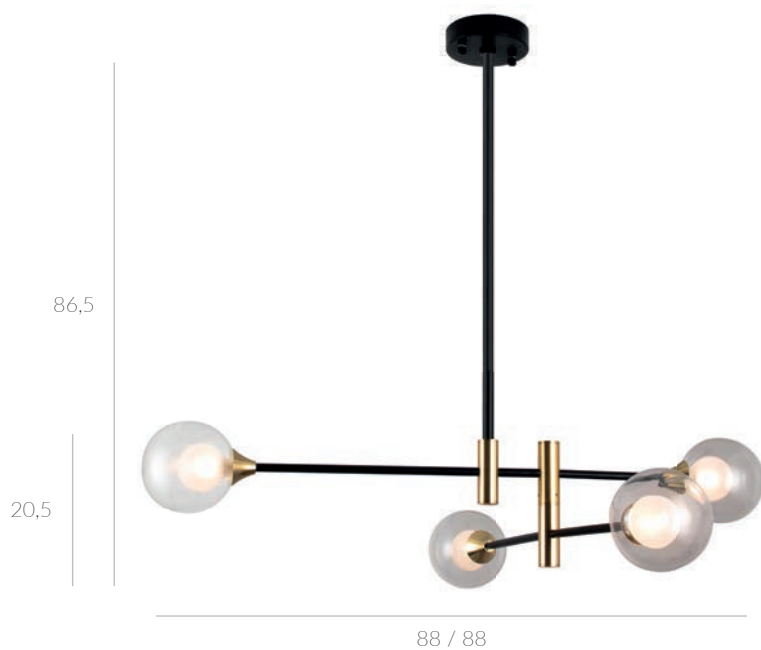

PND-2244-8A-GD
 LED G9 8x5W

- WL-2244-2-BL
- WL-2244-2-GD
- WL-2244-2-HBR
- ⌚ LED G9 2x5W

Frontera

PND-28622-10A
 Ø LED E14 10x5W

PND-28622-8A
 Ø LED E14 8x5W

Galvez

PND-9148-6
 Ø G9 6x25W

PND-9148-4
 Ø G9 4x25W