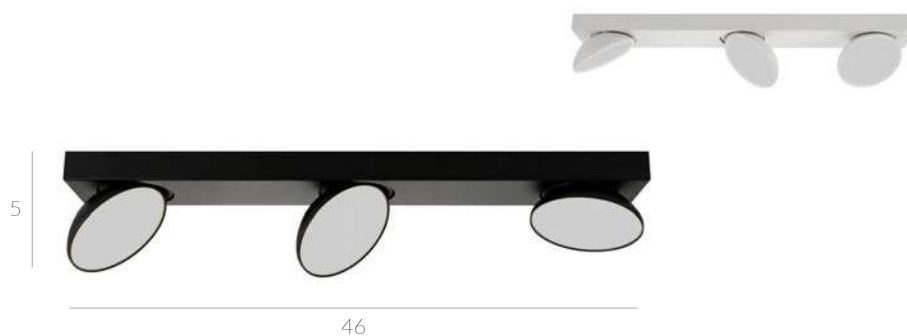

Helvia

- SPL-31976-2B-BK
- SPL-31976-2B-WH
- LED LED 5W
- ☀ 760lm
- ⚡ 4000K

- SPL-31976-1B-BK
- SPL-31976-1B-WH
- LED LED 5W
- ☀ 380lm
- ⚡ 4000K

- SPL-31976-4B-BK
- SPL-31976-4B-WH
- LED LED 15W
- ☀ 1140lm
- ⚡ 4000K