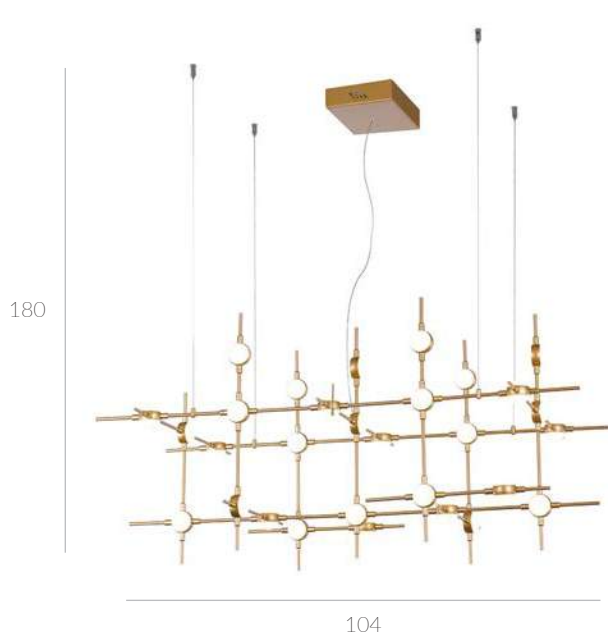

- MD18001067-30A GD
- MD18001067-30A BG
- LED LED 72W
- ☀ 4900 lm
- ⌚ 3000K

- MD18001067-55A GD
- MD18001067-55A BG
- LED LED 132W
- ☀ 9133 lm
- ⌚ 3000K