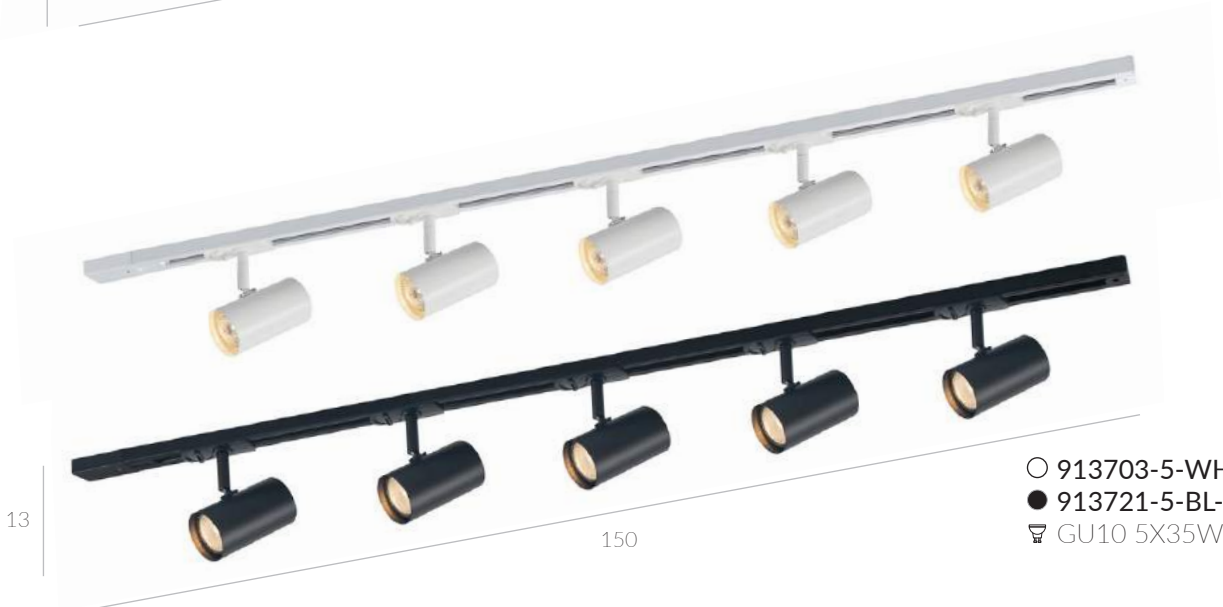

- 913703-5-WH-SET
- 913721-5-BL-SET
- 💡 GU10 5X35W

Marvi TR Jazz