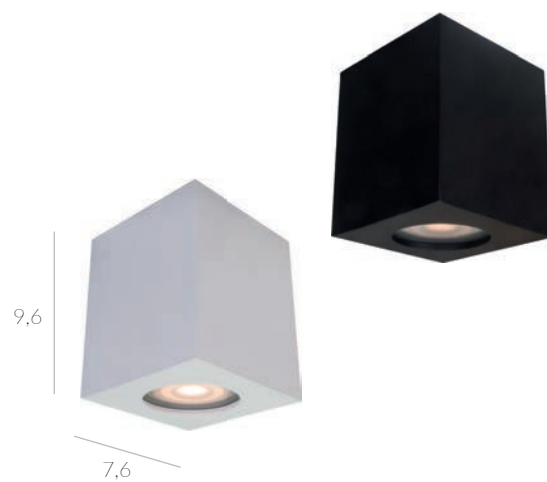

Emilio

- IT8003S1-BK
- IT8003S1-WH
- ☛ GU10 1x50W
- ☑ IP44

Fabrycio