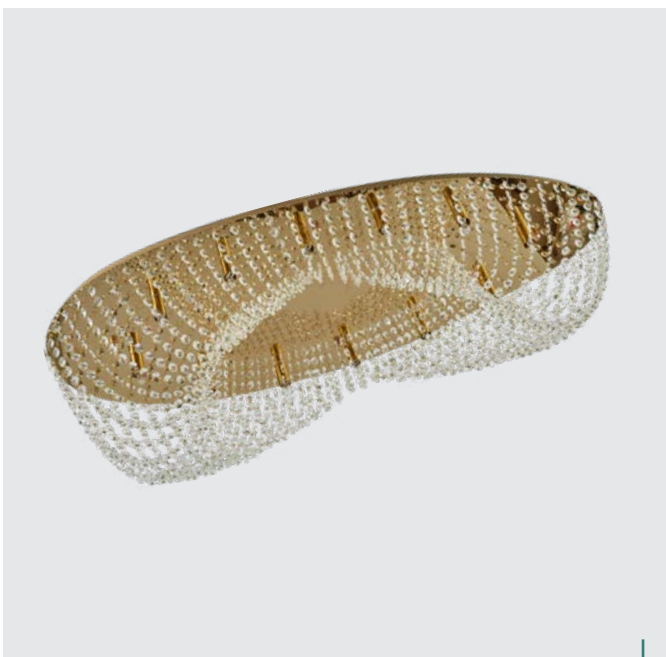

news

62442
Eliphton II.

↔1050mm ↕240mm

metal-gold
crystal-clear
12xG9/33W
EAN 8585032238673