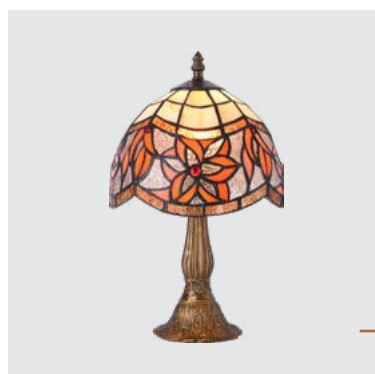

233
Tiffany X

Ø200mm ⚡335mm

metal-antique brown
glass-tiffany
1xE14/40W
EAN 8585032238628