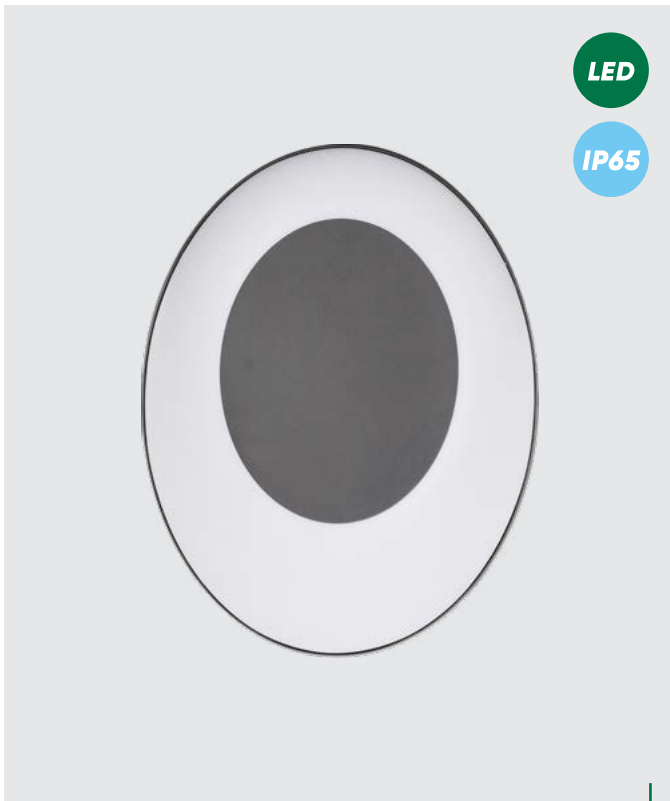

LUXERA®
L I G H T I N G

news

62439
Granada II.

↔530mm ↕510mm

metal-gold
crystal-clear
6x E14/40W
EAN 8585032238642

LUXERA®
L I G H T I N G

news

LED

IP65

31654
Nibo

↔169mm ↕219mm

plastic-dark grey/white
20W/1600lm, 4000K
EAN 8585032238529

LED

IP65

31656
Bolla

↔123mm ↕260mm