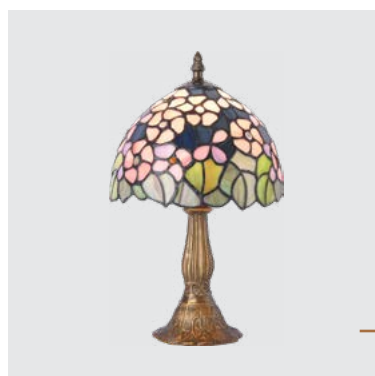

metal-antique brown
glass-tiffany
1xE14/40W
EAN 8585032238635

201
Tiffany II

Ø400mm Ɔ1200mm

metal-antique brown
glass-tiffany
2xE27/60W
EAN 8585032238581

202
Tiffany II

Ø200mm Ɔ335mm

metal-antique brown
glass-tiffany
1xE14/40W
EAN 8585032238598