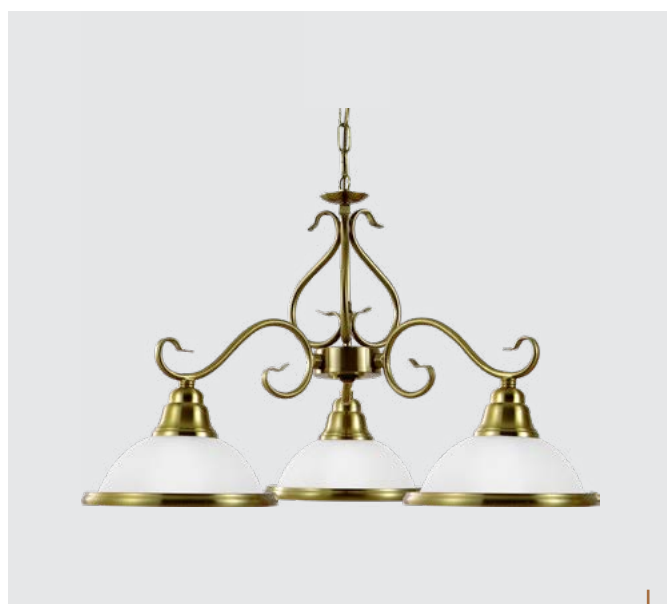

75361
Viola

↔630mm ↕1150mm

metal-gold brass
glass-white
3x E14/40W
EAN 8585032238734