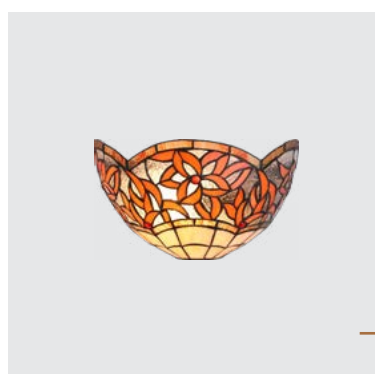

232
Tiffany X
Ø400mm ⚡1200mm

metal-antique brown
glass-tiffany
2xE27/60W
EAN 8585032238611

233
Tiffany X

Ø200mm ⚡335mm

metal-antique brown
glass-tiffany
1xE14/40W
EAN 8585032238628

234
Tiffany X

↔300mm ⚡180mm