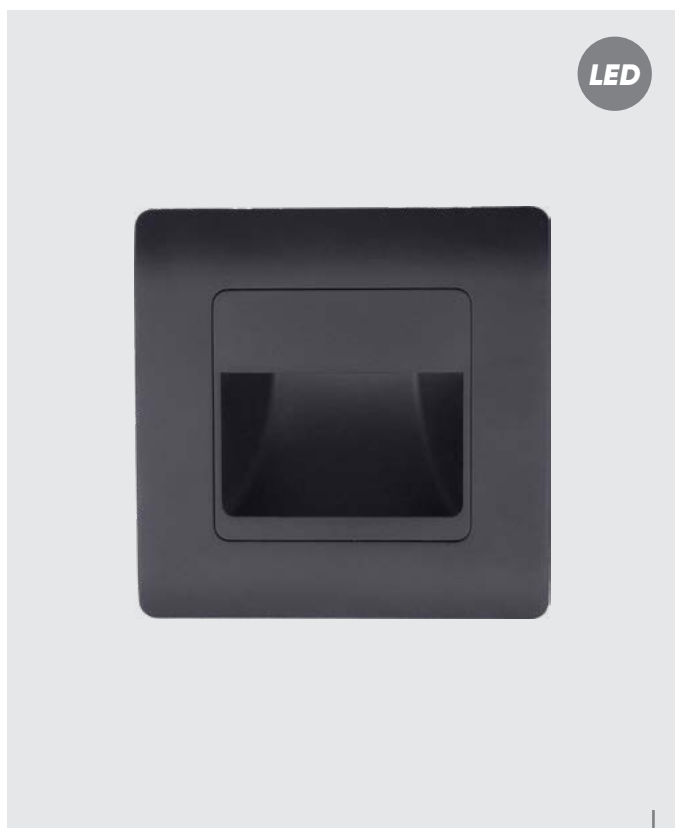

LUXERA®
L I G H T I N G

news

70439
Step light

↔86mm ⚬86mm ↗10mm

plastic-dakr grey
LED 1W/95lm, 4000K
EAN 8585032238826