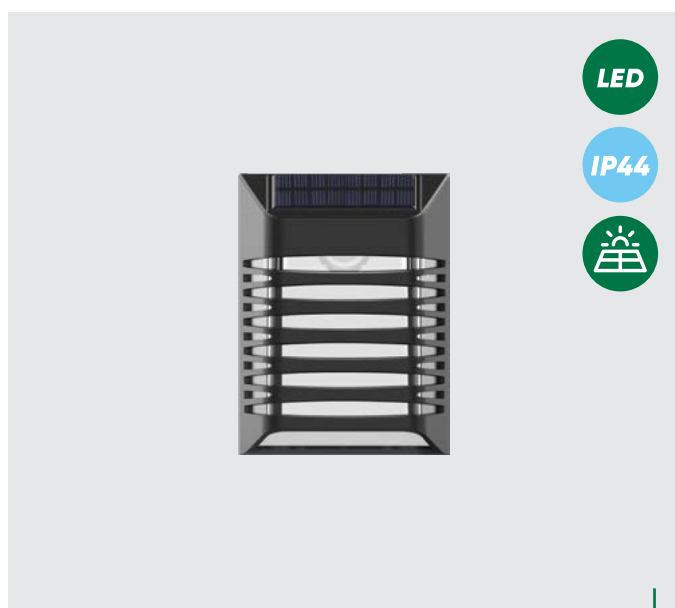

LUXERA®
LIGHTING

news

LED

IP44

65280
Ruff

↔90mm ↓120mm

ABS-black
acrylic-clear
LED 0,3W/20lm, 2800-3200K
EAN 8585032226502

LED