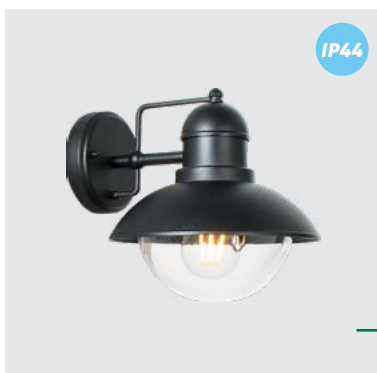

LUXERA®
LIGHTING

news

aluminium-matt black
glass-clear
2xE27/60W
EAN 8585032238130

aluminium-matt black
glass-clear
2xGU10/35W
EAN 8585032238109

aluminium-matt black
glass-clear
2xGU10/35W
EAN 8585032238093

IP44

IP44

IP44

aluminium-matt black
PC-clear
1xE27/40W
EAN 8585032238086