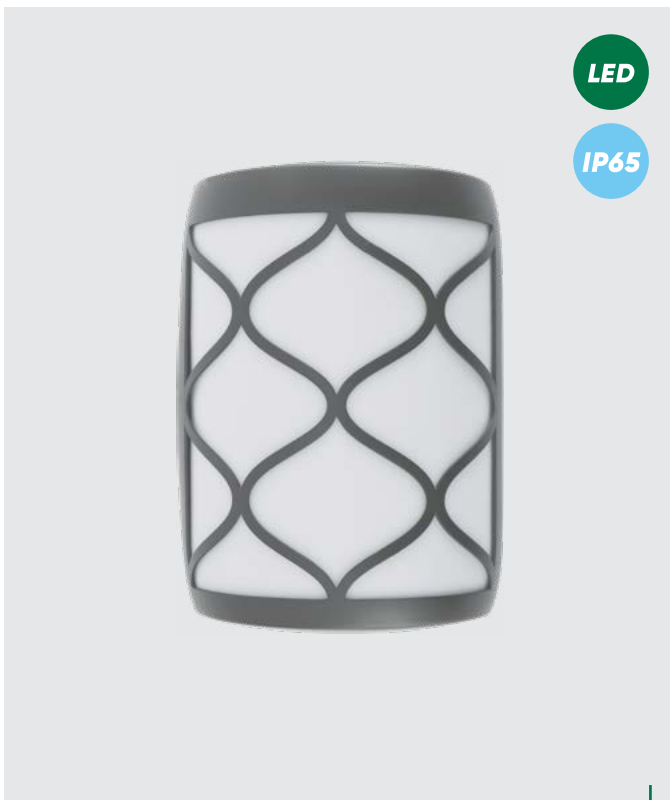

LED

IP65

31655
Rae

↔160mm ↕240mm

plastic-dark grey/white
20W/1600lm, 4000K
EAN 8585032238536