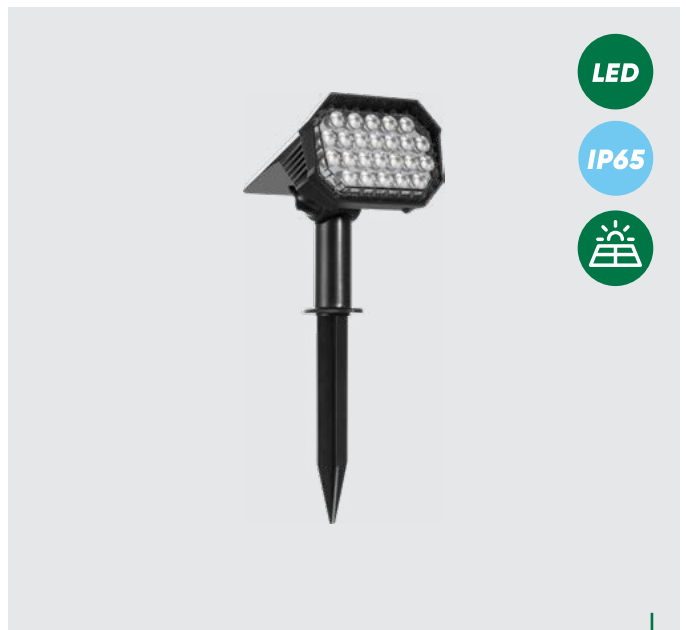

LUXERA®
LIGHTING

news

LED

IP44

65280
Ruff

↔90mm ↓120mm

ABS-black
acrylic-clear
LED 0,3W/20lm, 2800-3200K
EAN 8585032226502

LED

↔95mm ↕210-300mm

ABS-black / acrylic-clear
LED 2W/100-200lm, 2800-3200K
EAN 8585032239007

65284
Keyo

↔162mm ↕413mm

ABS-black / acrylic-clear
LED 6W/200lm, 2800-3200K
EAN 8585032238987

65285
Fold

↔100mm ↕68-120mm

ABS-black / acrylic-clear
LED 4,8W/50-100lm, 2800-3200K
EAN 8585032238994

LUXERA®
L I G H T I N G

news

70439
Step light

↔86mm ⚬86mm ↗10mm

plastic-dakr grey
LED 1W/95lm, 4000K
EAN 8585032238826

LUXERA®
LIGHTING