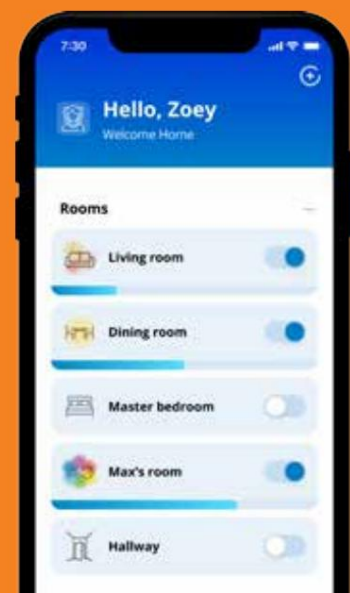

WiZ RESPECTS YOUR PRIVACY

The privacy and security of your data is as important to us as it is to you.

The WiZ app allows anonymous login; never requires a phone number, email address or other personal information.

All your information remains private. 100% comfort, no worries!