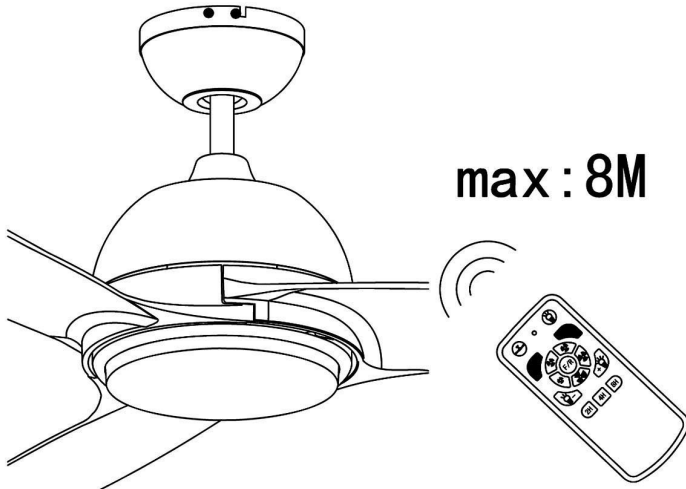

GLOBO

FAN

03359

www.globo-lighting.com

EINGANG: 220-240V~50Hz

MOTOR: DC 28W

BIRNE: 22W(LED)

GLOBO Handels GmbH

AA 0 x 2

K

28

K

Button	Function
	Fan OFF
	Light ON/OFF
	2700K light
	4000K light
	Decrease brightness
	Increase brightness
	
	Fan ON wiht Speed level 1(the lowest speed)
	Fan ON wiht Speed level 2
	Fan ON wiht Speed level 3
	Fan ON wiht Speed level 4
	Fan ON wiht Speed level 5(the highest speed)
	Timer:Product turns OFF after 2 hours
	Timer:Product turns OFF after 4 hours
	Timer:Product turns OFF after 8 hours

29

Pairing of remote control

3 sec

< 10 sec

30

31

K