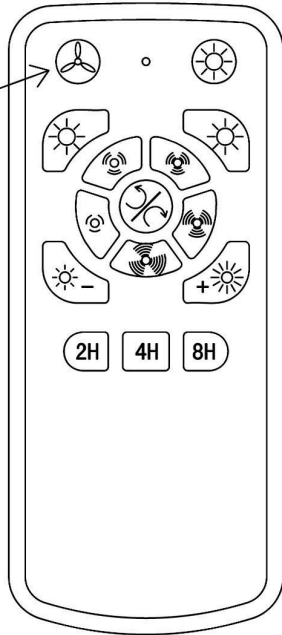

K

23

K x 1

L x 2

24

25

26

27

AA 0 x 2

K

28

K

Button	Function
	Fan OFF
	Light ON/OFF
	2700K light
	4000K light
	Decrease brightness
	Increase brightness
	
	Fan ON wiht Speed level 1(the lowest speed)
	Fan ON wiht Speed level 2
	Fan ON wiht Speed level 3
	Fan ON wiht Speed level 4
	Fan ON wiht Speed level 5(the highest speed)
	Timer:Product turns OFF after 2 hours
	Timer:Product turns OFF after 4 hours
	Timer:Product turns OFF after 8 hours

29

Pairing of remote control

3 sec

< 10 sec

30

31

K