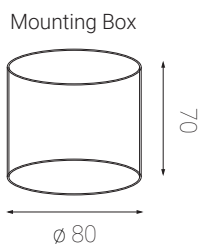

WALK Q

Product	
Name	WALK Q
Code	2170231
Color	White
Category	Recessed
Power	
Power	1 W
Lumen output	80
Light source	LED
Color temperature	3.000 K
Information	
Color Rendering Index	80+
Chromatic stability	Mac Adam Step 3
Light beam angle	160°
Power factor	>0,9
Efficiency	80 lm/W
Driver	Incl.
Electrical insulation class	□
Voltage	220V/240V
Frequency	50/60 Hz
Energetic efficiency	A+
LED Lifespan	>50.000h L70 B30
Other data	
Ingress Protection	IP20
Material	Aluminium