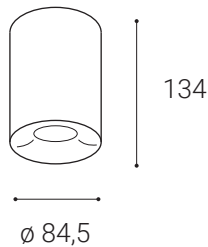

# TUBUS C, W 9W 3000K

Product	
Name	TUBUS C, W 9W 3000K
Code	1150631
Color	White
Category	Ceiling mounted
Power	
Power	9 W
Lumen output	550
Light source	LED
Color temperature	3.000
Information	
Color Rendering Index	>80
Chromatic stability	Mac Adam Step 3
Light beam angle	60°
Power factor	>0,9
Efficiency	61 lm/W
Driver	Incl/700mA
Electrical insulation class	□
Voltage	220V/240V
Frequency	50/60 Hz
Energetic efficiency	A+
LED Lifespan	>50.000h L70 B30
Other data	
Ingress Protection	IP40
Material	Aluminium