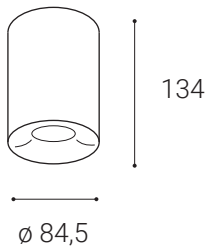

TUBUS C, B 9W 4000K

Product

Name	TUBUS C, B 9W 4000K
Code	1150643
Color	Black
Category	Ceiling mounted

Power

Power	9 W
Lumen output	600
Light source	LED
Color temperature	4.000

Information

Color Rendering Index	>80
Chromatic stability	Mac Adam Step 3
Light beam angle	60°
Power factor	>0,9
Efficiency	67 lm/W
Driver	Incl/700mA
Electrical insulation class	□
Voltage	220V/240V
Frequency	50/60 Hz
Energetic efficiency	A+
LED Lifespan	>50.000h L70 B30

Other data

Ingress Protection	IP40
Material	Aluminium

EN

Series of round surface light fitting for interior mounting, equipped with COB LED. Housing made of aluminium. Available in 3 different styles A,B,C in white and black color.