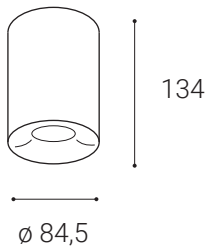

TUBUS C, B 9W 3000K

Product

Name	TUBUS C, B 9W 3000K
Code	1150633
Color	Black
Category	Ceiling mounted

Power

Power	9 W
Lumen output	550
Light source	LED
Color temperature	3.000

Information

Color Rendering Index	>80
Chromatic stability	Mac Adam Step 3
Light beam angle	60°
Power factor	>0,9
Efficiency	61 lm/W
Driver	Incl/700mA
Electrical insulation class	□
Voltage	220V/240V
Frequency	50/60 Hz
Energetic efficiency	A+
LED Lifespan	>50.000h L70 B30

Other data

Ingress Protection	IP40
Material	Aluminium

EN

Series of round surface light fitting for interior mounting, equipped with COB LED. Housing made of aluminium. Available in 3 different styles A,B,C in white and black color.