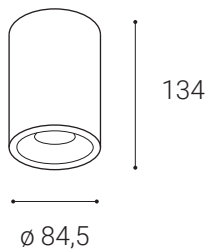

TUBUS B, W 9W 4000K

Product

Name	TUBUS B, W 9W 4000K
Code	1150541
Color	White
Category	Ceiling mounted

Power

Power	9 W
Lumen output	600
Light source	LED
Color temperature	4.000

Information

Color Rendering Index	>80
Chromatic stability	Mac Adam Step 3
Light beam angle	60°
Power factor	>0,9
Efficiency	67 lm/W
Driver	Incl/700mA
Electrical insulation class	□
Voltage	220V/240V
Frequency	50/60 Hz
Energetic efficiency	A+
LED Lifespan	>50.000h L70 B30

Other data

Ingress Protection	IP40
Material	Aluminium

EN

Series of round surface light fitting for interior mounting, equipped with COB LED. Housing made of aluminium. Available in 3 different styles A,B,C in white and black color.