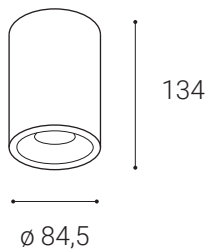

# TUBUS B, W 9W 3000K

Product	
Name	TUBUS B, W 9W 3000K
Code	1150531
Color	White
Category	Ceiling mounted
Power	
Power	9 W
Lumen output	550
Light source	LED
Color temperature	3.000
Information	
Color Rendering Index	>80
Chromatic stability	Mac Adam Step 3
Light beam angle	60°
Power factor	>0,9
Efficiency	61 lm/W
Driver	Incl/700mA
Electrical insulation class	□
Voltage	220V/240V
Frequency	50/60 Hz
Energetic efficiency	A+
LED Lifespan	>50.000h L70 B30
Other data	
Ingress Protection	IP40
Material	Aluminium