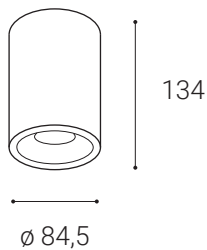

TUBUS B, B 9W 3000K

Product

Name	TUBUS B, B 9W 3000K
Code	1150533
Color	Black
Category	Ceiling mounted

Power

Power	9 W
Lumen output	550
Light source	LED
Color temperature	3.000

Information

Color Rendering Index	>80
Chromatic stability	Mac Adam Step 3
Light beam angle	60°
Power factor	>0,9
Efficiency	61 lm/W
Driver	Incl/700mA
Electrical insulation class	□
Voltage	220V/240V
Frequency	50/60 Hz
Energetic efficiency	A+
LED Lifespan	>50.000h L70 B30

Other data

Ingress Protection	IP40
Material	Aluminium

EN

Series of round surface light fitting for interior mounting, equipped with COB LED. Housing made of aluminium. Available in 3 different styles A,B,C in white and black color.