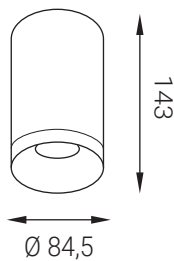

TUBUS A, B 9W 4000K

Product

Name	TUBUS A, B 9W 4000K
Code	1150443
Color	Black
Category	Ceiling mounted

Power

Power	9 W
Lumen output	600
Light source	LED
Color temperature	4.000

Information

Color Rendering Index	>80
Chromatic stability	Mac Adam Step 3
Light beam angle	60°
Power factor	>0,9
Efficiency	67 lm/W
Driver	Incl/700mA
Electrical insulation class	□
Voltage	220V/240V
Frequency	50/60 Hz
Energetic efficiency	A+
LED Lifespan	>50.000h L70 B30