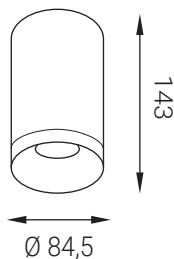

TUBUS A, B 9W 3000K