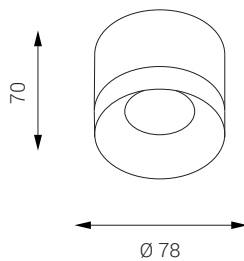

# TINY, B

Product	
Name	TINY, B 8W 3000K
Code	1110933
Color	Black
Category	Ceiling mounted
Power	
Power	8 W
Lumen output	510
Light source	LED
Color temperature	3.000
Information	
Color Rendering Index	>80
Chromatic stability	Mac Adam Step 3
Light beam angle	60°
Power factor	<0,9
Efficiency	64 lm/W
Driver	AC
Electrical insulation class	□
Voltage	220V/240V
Frequency	50/60 Hz
Energetic efficiency	A+
LED Lifespan	>50.000h L70 B30
Other data	
Ingress Protection	IP20
Material	Aluminium