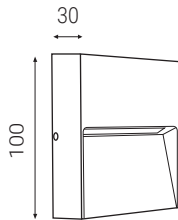

STEP ON Q, A

Product	
Name	STEP ON Q, A
Code	5130534
Color	Anthracite
Category	Wall mounted
Power	
Power	3 W
Lumen output	175
Light source	LED
Color temperature	3.000 K
Information	
Color Rendering Index	80+
Chromatic stability	Mac Adam Step 3
Light beam angle	60°
Unified Glare Rating	>0,9
Efficiency	58 lm/W
Driver	Incl.
Electrical insulation class	□
Voltage	220V/240V
Frequency	50/60 Hz
Energetic efficiency	A+
LED Lifespan	>50.000 h L70 B30
Other data	
Ingress Protection	IP54
Material	Aluminium/Glass

EN

Outdoor round, square or rectangle surface wall mounted light fitting equipped with SMD LED. Very small size and height. Housing made of aluminium. Available in anthracite color.

Aplication

general lighting of walking areas (entrance, terrace, stairs)

DE

Runde, quadratische oder rechteckige Wandanbauleuchte für den Außenbereich mit SMD-LED. Sehr kleine Größe und Höhe. Gehäuse aus Aluminium. Erhältlich in Anthrazit.

Anwendung

Allgemeinbeleuchtung von Gehflächen (Eingang, Terrasse, Treppe)