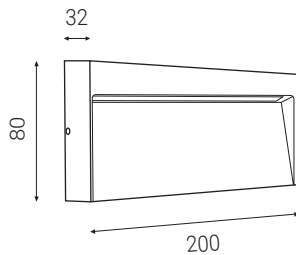

STEP ON Q L, A

Product	
Name	STEP ON Q L, A
Code	5130634
Color	Anthracite
Category	Wall mounted
Power	
Power	6 W
Lumen output	256
Light source	LED
Color temperature	3.000 K
Information	
Color Rendering Index	80+
Chromatic stability	Mac Adam Step 3
Light beam angle	60°
Unified Glare Rating	>0,9
Efficiency	43 lm/W
Driver	Incl.
Electrical insulation class	□
Voltage	220V/240V
Frequency	50/60 Hz
Energetic efficiency	A+
LED Lifespan	>50.000 h L70 B30
Other data	
Ingress Protection	IP54
Material	Aluminium

EN

Outdoor round, square or rectangle surface wall mounted light fitting equipped with SMD LED. Very small size and height. Housing made of aluminium. Available in anthracite color.

Aplication

general lighting of walking areas (entrance, terrace, stairs)

DE

Runde, quadratische oder rechteckige Wandanbauleuchte für den Außenbereich mit SMD-LED. Sehr kleine Größe und Höhe. Gehäuse aus Aluminium. Erhältlich in Anthrazit.

Anwendung

Allgemeinbeleuchtung von Gehflächen (Eingang, Terrasse, Treppe)