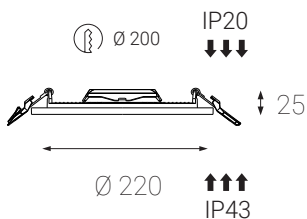

SLIM-R, L

Product

Name	SLIM-R, L
Code	2182631
Color	White
Category	Recessed

Power

Power	20 W
Lumen output	1.600
Light source	LED
Color temperature	3.000 K

Information

Color Rendering Index	80+
Chromatic stability	Mac Adam Step 3
Light beam angle	160°
Power factor	>0,9
Efficiency	80 lm/W
Driver	Incl.
Electrical insulation class	
Voltage	220V/240V
Frequency	50/60 Hz
Energetic efficiency	A+
LED Lifespan	>50.000h L70 B30

Other data

Ingress Protection	IP43
Material	Polycarbonate/Aluminium

EN

Recessed round light fitting for interior mounting, equipped with SMD LEDs. Housing made of aluminium. Available in 4 different sizes, white color.

Application

general lighting, intended for residential or commercial areas (hallway, wardrobes, entrance areas, toilet, pantry)

DE

Runde Einbauleuchte für die Innenmontage, ausgestattet mit SMD-LEDs. Gehäuse aus Aluminium. Erhältlich in 4 verschiedenen Größen, weiße Farbe.