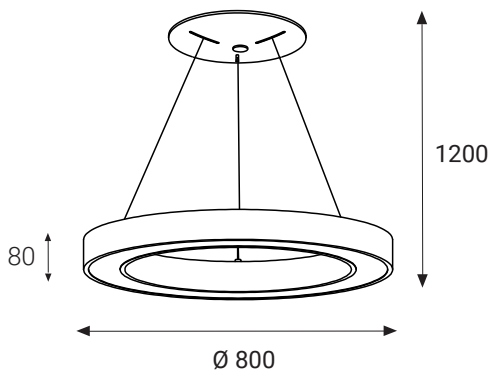

SATURN 80 P-Z, W

Product	
Name	SATURN 80 P-Z, W
Code	3270841
Color	White/Opal
Category	Suspended
Power	
Power	80 W
Lumen output	4.400 lm
Light source	LED
Color temperature	4000K
Information	
Color Rendering Index	>80
Chromatic stability	Mac Adam Step 3
Light beam angle	>120°
Power factor	>0,95
Efficiency	55 lm/W
Luminous flux Tolerance	+/-10%
Driver	Incl.
Electrical insulation class	□
Voltage	220V/240V
Frequency	50/60 Hz
Energetic efficiency	A+
LED Lifespan	>50.000h L70 B30
Other data	
Ingress Protection	IP20
Material	Polycarbonate Opal/Aluminium
Dimming	On demand

EN

Round light fitting for suspended interior mounting, equipped with SMD LEDs. Available in 2 different sizes in black and white color. Housing made of aluminium, opal diffuser made of PMMA.

Application