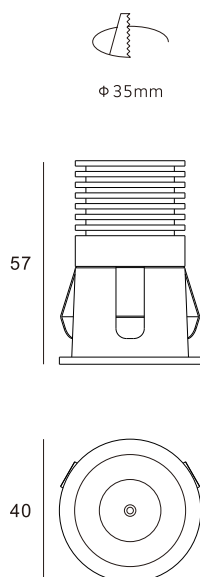

# RAY XS, B

IP  
44

Name	RAY XS, B
Code	2250133
Color	Black
Category	Recessed

## Product

Power	3W
Lumen output	195 lm
Light source	LED
Color temperature	3000K