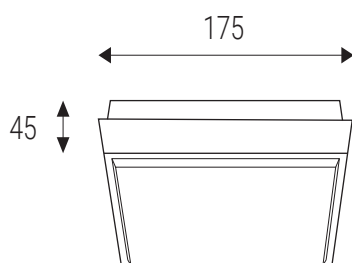

QUADO, S

Product

Name	QUADO, S
Code	5130834
Color	Anthracite
Category	Ceiling mounted

Power

Power	10 W
Lumen output	800 lm
Light source	LED
Color temperature	3.000 K

Information

Color Rendering Index	80+
Chromatic stability	Mac Adam Step 3
Light beam angle	160°
Power factor	>0,9
Efficiency	80 lm/W
Driver	Incl.
Electrical insulation class	□
Voltage	220V/240V
Frequency	50/60 Hz
Energetic efficiency	A+
LED Lifespan	>50.000h L70 B30

Other data

Ingress Protection	IP54
Material	Aluminium

EN

Outdoor square surface mounted light fitting equipped with SMD LED. Housing made of aluminium, diffuser in polycarbonate. Available in 2 sizes and in anthracite color.