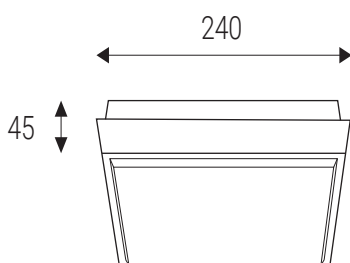

QUADO, L

Product

Name	QUADO, L
Code	5130934
Color	Anthracite
Category	Ceiling mounted

Power

Power	25 W
Lumen output	2.000 lm
Light source	LED
Color temperature	3.000 K

Information

Color Rendering Index	80+
Chromatic stability	Mac Adam Step 3
Light beam angle	160°
Power factor	>0,9
Efficiency	80 lm/W
Driver	Incl.
Electrical insulation class	□
Voltage	220V/240V
Frequency	50/60 Hz
Energetic efficiency	A+
LED Lifespan	>50.000h L70 B30

Other data

Ingress Protection	IP54
Material	Aluminium

EN

Outdoor square surface mounted light fitting equipped with SMD LED. Housing made of aluminium, diffuser in polycarbonate. Available in 2 sizes and in anthracite color.