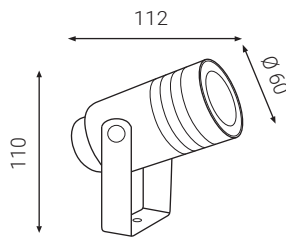

# NAVY, A

Name	NAVY, A
Code	5131204
Color	Anthracite
Category	Ground
Power	GU 10
Lumen output	-
Light source	-
Color temperature	-
Electrical insulation class	
Voltage	220V/240V
Frequency	50/60 Hz
Energetic efficiency	A+
LED Lifespan	>50.000h L70 B30
Ingress Protection	IP54
Material	Polycarbonate/Aluminium