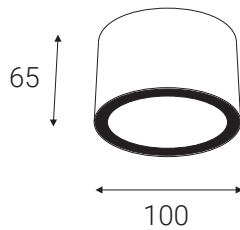

MEDO S, A

| | |
|-----------------------------|-------------------------|
| Product | |
| Name | MEDO S, A |
| Code | 1100604 |
| Color | Anthracite |
| Category | Ceiling mounted |
| Power | |
| Power | GX 53 |
| Lumen output | - |
| Light source | - |
| Color temperature | - |
| Information | |
| Electrical insulation class | □ |
| Voltage | 220V/240V |
| Frequency | 50/60 Hz |
| Energetic efficiency | A+ |
| LED Lifespan | >50.000h L70 B30 |
| Other data | |
| Ingress Protection | IP54 |
| Material | Polycarbonate/Aluminium |

EN

Outdoor round surface mounted light fitting for GX53 LED source. Small size with low height. Housing made of aluminium, tempered glass. Available in white and anthracite color.

Application

general outdoor or indoor lighting (entrance, terrace, pergola)