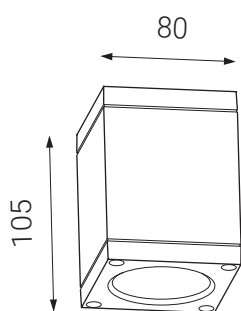

KUBO, A

Product

Name	KUBO, A
Code	5130334
Color	Anthracite
Category	Ceiling mounted

Power

Power	6 W
Lumen output	250 lm
Light source	LED
Color temperature	3.000 K

Information

Color Rendering Index	80+
Chromatic stability	Mac Adam Step 3
Light beam angle	60°
Power factor	>0,9
Efficiency	42 lm/W
Driver	Incl.
Electrical insulation class	□
Voltage	220V/240V
Frequency	50/60 Hz
Energetic efficiency	A+
LED Lifespan	>50.000h L70 B30

Other data

Ingress Protection	IP54
Material	Aluminium

EN

Outdoor round and square surface mounted light fitting equipped with COB LED. Housing made of aluminium, tempered glass. Available in anthracite color.