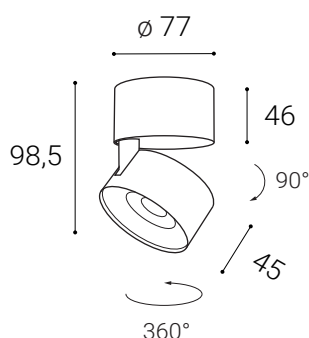

## Product

Name	KLIP ON, CC
Code	11508355
Color	Chrome/Chrome
Category	Ceiling mounted