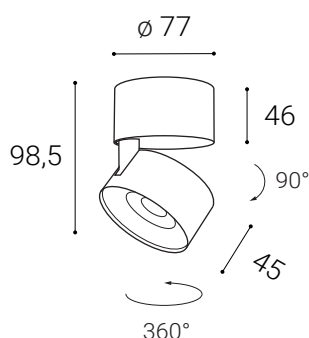

KLIP ON, CB

Product

Name	KLIP ON, CB
Code	11508353
Color	Chrome/Black
Category	Ceiling mounted

Power

Power	11W
Lumen output	770
Light source	LED
Color temperature	3.000

Information

Color Rendering Index	>90
Chromatic stability	Mac Adam Step 3
Light beam angle	30°
Power factor	>0,9
Efficiency	70lm/W
Driver	Incl/300mA
Electrical insulation class	□
Voltage	220V/240V
Frequency	50/60 Hz
Energetic efficiency	A+
LED Lifespan	>50.000h L70 B30

Other data

Ingress Protection	IP20
Material	Aluminium

EN

Adjustable, tiltable round surface light fitting for interior mounting, equipped with COB LED. Housing made of aluminium. Available in chrome, white or black color.