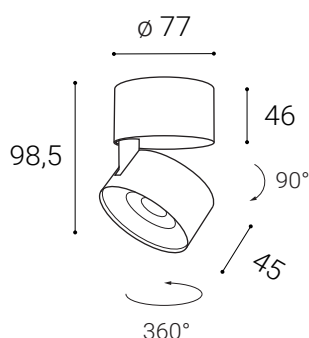

## Product

Name	KLIP ON, BC
Code	11508335
Color	Black/Chrome
Category	Ceiling mounted