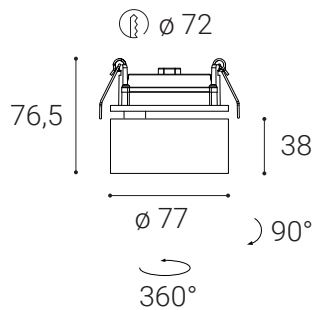

KLIP, CW

Product

Name	KLIP, CW
Code	21507351
Color	Chrome/White
Category	Recessed

Power

Power	11W
Lumen output	770
Light source	LED
Color temperature	3.000

Information

Color Rendering Index	>90
Chromatic stability	Mac Adam Step 3
Light beam angle	30°
Power factor	>0,9
Efficiency	70lm/W
Driver	Incl/300mA
Electrical insulation class	□
Voltage	220V/240V
Frequency	50/60 Hz
Energetic efficiency	A+
LED Lifespan	>50.000h L70 B30

Other data

Ingress Protection	IP20
Material	Aluminium

EN

Recessed adjustable, tilttable round light fitting for interior mounting, equipped with COB LED. Housing made of aluminium. Available in chrome, white or black color.