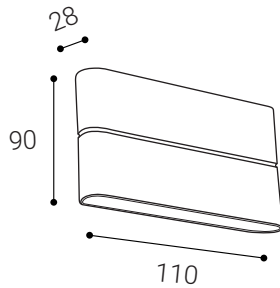

FLAT S, A

Product	
Name	FLAT S, A
Code	5131034
Color	Anthracite
Category	Wall mounted
Power	
Power	6 W
Lumen output	300
Light source	LED
Color temperature	3.000 K
Information	
Color Rendering Index	80+
Chromatic stability	Mac Adam Step 3
Light beam angle	160°
Unified Glare Rating	>0,9
Efficiency	50 lm/W
Driver	Incl.
Electrical insulation class	<input type="checkbox"/>
Voltage	220V/240V
Frequency	50/60 Hz
Energetic efficiency	A+
LED Lifespan	>50.000 h L70 B30
Other data	
Ingress Protection	IP54
Material	Aluminium/Polycarbonate

EN

Series of wall light fitting for interior and exterior mounting with high IP 54, equipped with SMD LEDs. Housing made of aluminium, opal diffuser. Available in 2 different sizes, white and black color.