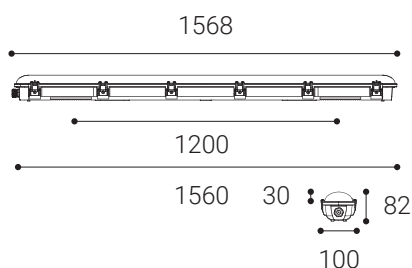

DUSTER 150

Product

Name	DUSTER 150
Code	1220441
Color	White
Category	Ceiling mounted

Power

Power	65 W
Lumen output	8.250 lm
Light source	LED
Color temperature	4.000

Information

Color Rendering Index	80+
Chromatic stability	Mac Adam Step 3
Light beam angle	160°
Unified Glare Rating	>0,95
Efficiency	127 lm/W
Driver	Incl.
Electrical insulation class	□
Voltage	220V/240V
Frequency	50/60 Hz
Energetic efficiency	A+
LED Lifespan	+50.000h L70 B30

Other data

Protection	IP66, IK10
Material	Polycarbonate/Aluminium

EN

Series of dust and waterproof light fittings with IP66 equipped with SMD LEDs. Housing and diffuser made of polycarbonate. Stainless steel clips. Very high lumen efficiency - 130lm/W. Available in 2 sizes.