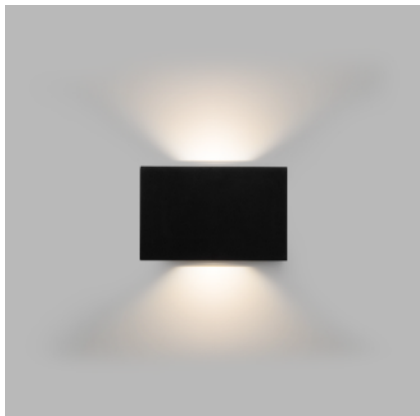

BLADE, A

Adjustable light beam up to 100°, separately up and down.

Product

Name	BLADE, A
Code	5131334
Color	Anthracite
Category	Wall mounted

Power

Power	12 W
Lumen output	500
Light source	LED
Color temperature	3.000 K

Other data

Ingress Protection	IP54
Material	Aluminium/Glass

EN

Outdoor rectangle surface wall mounted light fitting equipped with COB LED. Adjustable light beam separately up and down side. Housing made of aluminium, tempered glass. Available in anthracite color.

Application

general ambient lighting of outdoor areas (entrance, terrace, stairs, houses walls)

DE

An der Wand montierte rechteckige Außenleuchte mit COB-LED. Einstellbarer Lichtstrahl getrennt nach oben und unten. Gehäuse aus Aluminium, Hartglas. Erhältlich in Anthrazit.