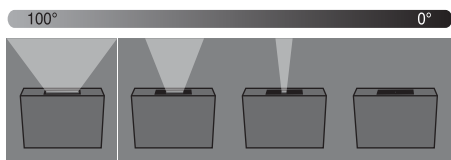

BLADE, A

Adjustable light beam up to 100°, separately up and down.

Product

Name	BLADE, A
Code	5131334
Color	Anthracite
Category	Wall mounted

Power

Power	12 W
Lumen output	500
Light source	LED
Color temperature	3.000 K

Other data

Ingress Protection	IP54
Material	Aluminium/Glass

EN

Outdoor rectangle surface wall mounted light fitting equipped with COB LED. Adjustable light beam separately up and down side. Housing made of aluminium, tempered glass. Available in anthracite color.