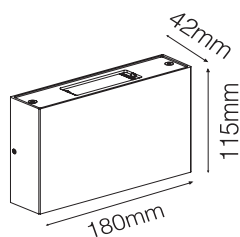

BLADE, A

Adjustable light beam up to 100°, separately up and down.

Product

Name	BLADE, A
Code	5131334
Color	Anthracite
Category	Wall mounted

Power

Power	12 W
Lumen output	500
Light source	LED
Color temperature	3.000 K

Other data

Ingress Protection	IP54
Material	Aluminium/Glass

EN

Outdoor rectangle surface wall mounted light fitting equipped with COB LED. Adjustable light beam separately up and down side. Housing made of aluminium, tempered glass. Available in anthracite color.