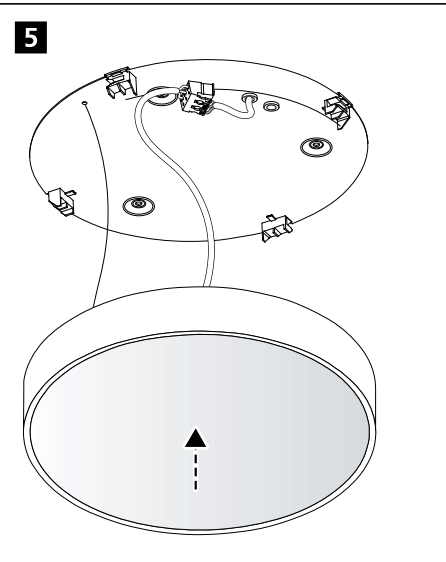

! ○

	10A C-type (pcs)	13A C-type (pcs)	16A C-type (pcs)
⚡ AC 220-240V	16	21	26
⚡ AC 220-240V + ⚡	16	21	26
⚡ AC 220-240V + DALI	21	28	36
⚡ AC 220-240V + ⚡ + DALI	21	28	36

1 Colossal
Wire Suspension