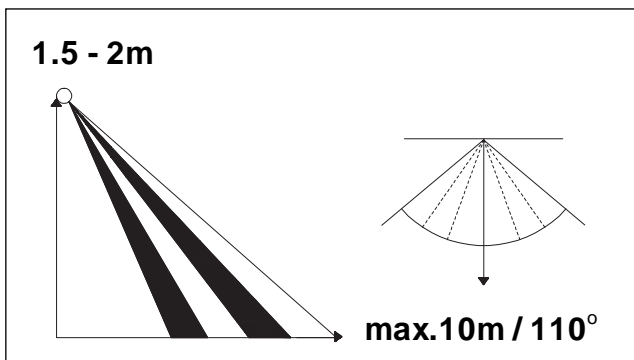

1 x LED 2W

Rechargeable battery
Type: 18650 Li-ion
3.7V 1200mAh

7 - 9 h