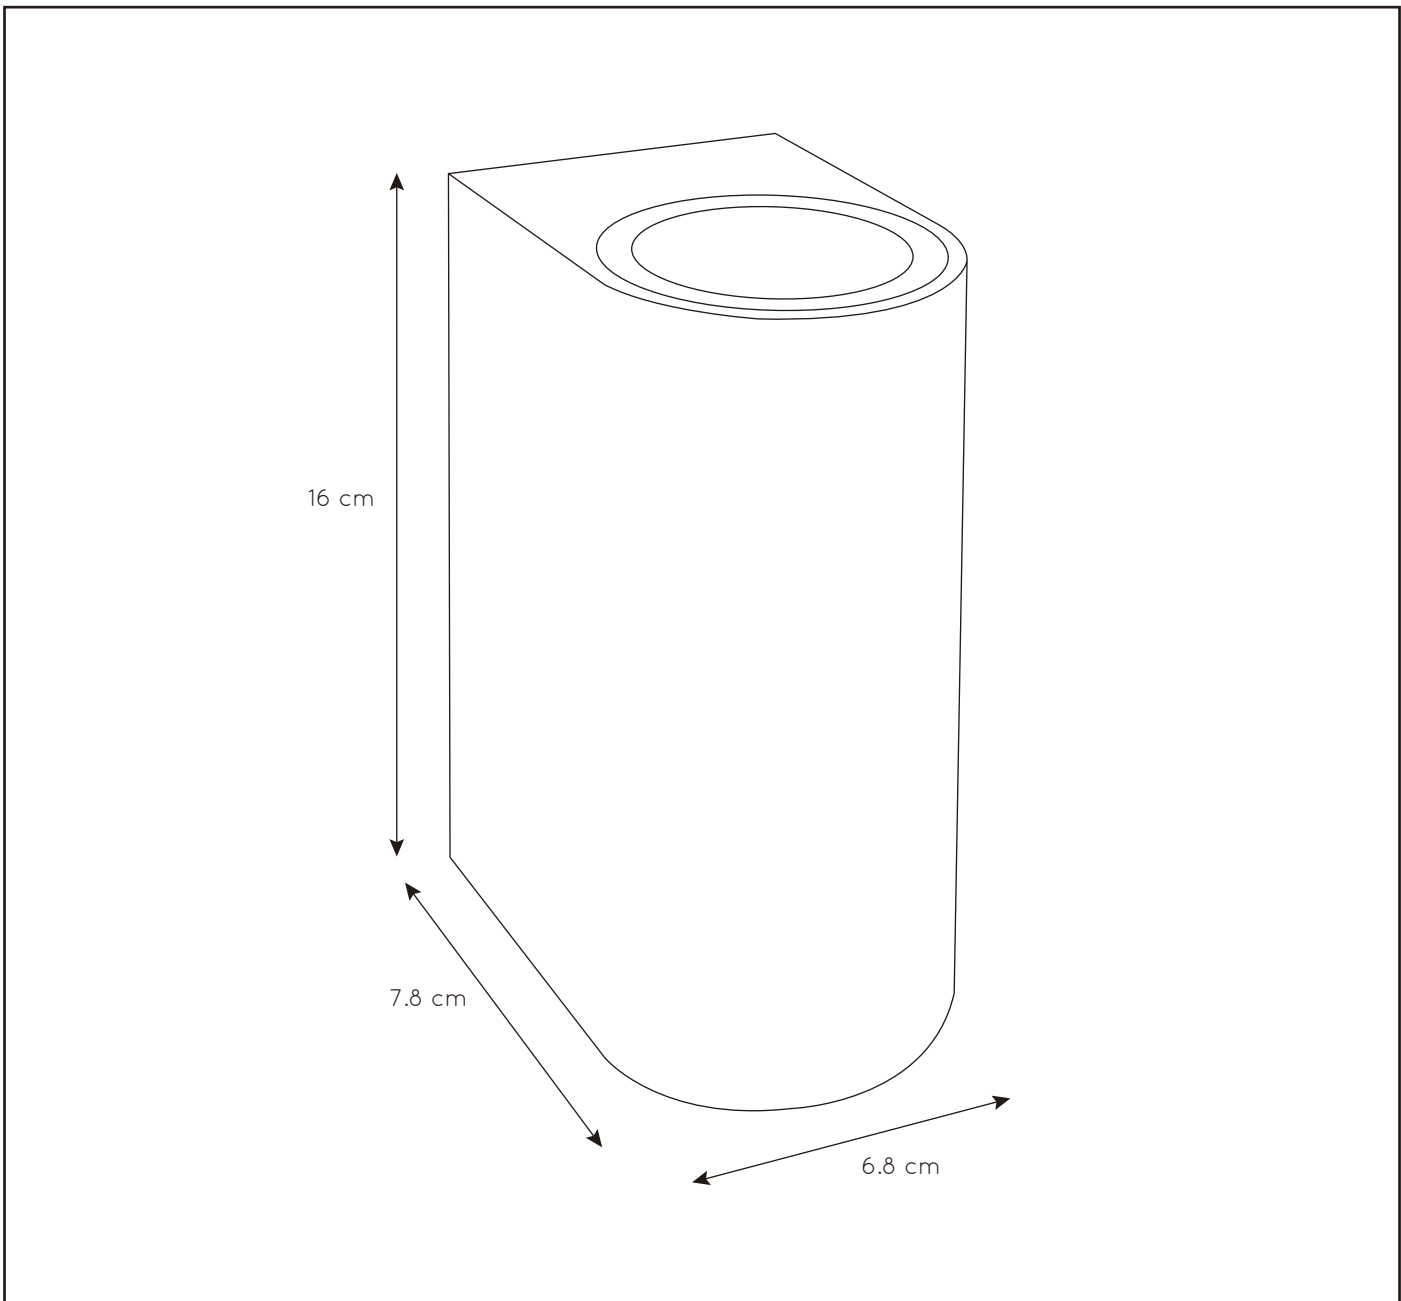

Dimensions LxWxH : 6.8 cm x 7.8 cm x 16 cm

Height minimum : 16 cm

Height maximum : 16 cm

Dimensions shade LxWxH : -

Main material : Aluminum

Ceiling rose material : -

Color : Black/White

Style : Modern

Shape : Half Round

Weight : 0.5 kg

Warranty : 3 years

Product specifications

Dimmable : No

Light direction : Wall light

Adjustable in height : No

(Before Installation)

Lamp socket : GU10

Light source number : 2

Power requirements : 220-240V~50Hz

Bulb type & maximum wattage : GU10 2x35W

IP44

IP54

IP65

IP67

Item number : 69801/02/31

EAN code : 5411212690111

For more specifications, dimensions please visit

www.lucide.com

LUCIDE

INSTALLATION DRAWING SPECIFICATIONS