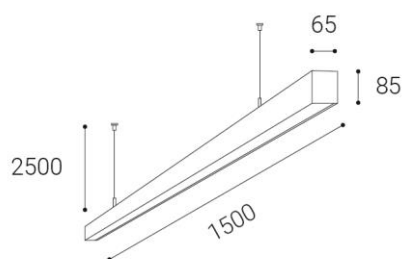

LINO 150 P/N-Z, B

Pin1	Pin2	Pin3	Pin4	Currents (mA)	W	Lumen
OFF	OFF	OFF	OFF	800	31	3660lm
ON	OFF	OFF	OFF	850	33	3900lm
ON	ON	OFF	OFF	900	35	4130lm
ON	ON	ON	OFF	950	37	4370lm
ON	ON	ON	ON	1000	39	4600lm

Current selection by DIP-switch