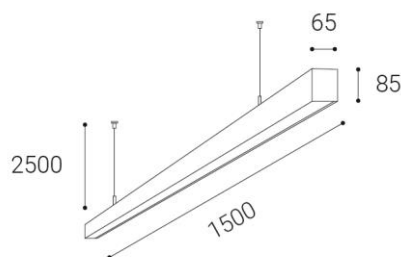

LINO 150 P/N-Z, W

Pin1	Pin2	Pin3	Pin4	Currents (mA)	W	Lumen
OFF	OFF	OFF	OFF	800	31	3660lm
ON	OFF	OFF	OFF	850	33	3900lm
ON	ON	OFF	OFF	900	35	4130lm
ON	ON	ON	OFF	950	37	4370lm
ON	ON	ON	ON	1000	39	4600lm

Current selection by DIP-switch

Name	LINO 150 P/N-Z, W
Code	3310651
Color	WHITE
Category	SUSPENDED
Power	31-39 W ± 10 %
Lumen output	3660-4600 lm ± 10 %
Color temperature	3000K/3500K/4000K
Efficacy	118 lm/W
Driver	800-1000 mA
Electrical insulation class	
Voltage/frequency	220-240V/50-60Hz