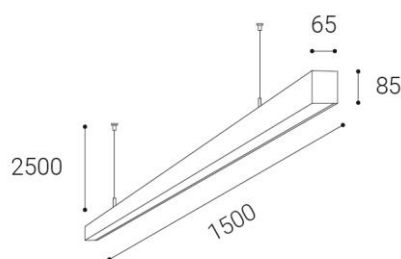

LINO 150 P-Z, B

Pin1	Pin2	Pin3	Pin4	Currents (mA)	W	Lumen
OFF	OFF	OFF	OFF	800	31	3570lm
ON	OFF	OFF	OFF	850	33	3800lm
ON	ON	OFF	OFF	900	35	4025lm
ON	ON	ON	OFF	950	37	4260lm
ON	ON	ON	ON	1000	39	4490lm

Current selection by DIP-switch