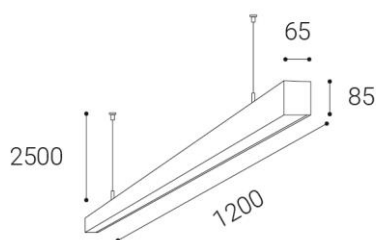

LINO 120 P/N-Z, B

Pin1	Pin2	Pin3	Pin4	Currents (mA)	W	Lumen
OFF	OFF	OFF	OFF	550	22	21 00lm
ON	OFF	OFF	OFF	600	24	2640lm
ON	ON	OFF	OFF	650	26	2860lm
ON	ON	ON	OFF	700	28	3080lm
ON	ON	ON	ON	750	30	31 0lm

Current selection by DIP-switch