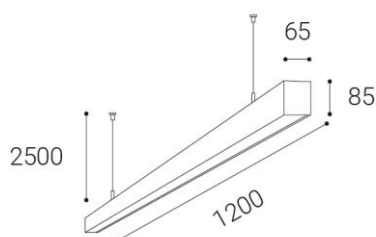

LINO 120 P/N-Z, W

Pin1	Pin2	Pin3	Pin4	Currents (mA)	W	Lumen
OFF	OFF	OFF	OFF	550	22	21 00lm
ON	OFF	OFF	OFF	600	24	2640lm
ON	ON	OFF	OFF	650	26	2860lm
ON	ON	ON	OFF	700	28	3080lm
ON	ON	ON	ON	750	30	31 0lm

Current selection by DIP-switch