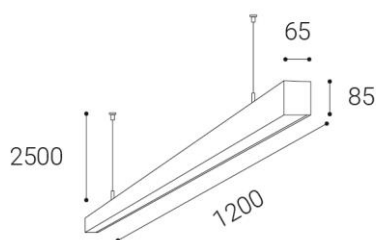

LINO 120 P-Z, B

Pin1	Pin2	Pin3	Pin4	Currents (mA)	W	Lumen
OFF	OFF	OFF	OFF	550	22	2530lm
ON	OFF	OFF	OFF	600	24	2760lm
ON	ON	OFF	OFF	650	26	2990lm
ON	ON	ON	OFF	700	28	3220lm
ON	ON	ON	ON	750	30	3450lm

Current selection by DIP-switch