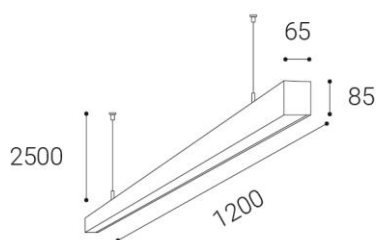

LINO 120 P-Z, W

Pin1	Pin2	Pin3	Pin4	Currents (mA)	W	Lumen
OFF	OFF	OFF	OFF	550	22	2530lm
ON	OFF	OFF	OFF	600	24	2760lm
ON	ON	OFF	OFF	650	26	2990lm
ON	ON	ON	OFF	700	28	3220lm
ON	ON	ON	ON	750	30	3450lm

Current selection by DIP-switch