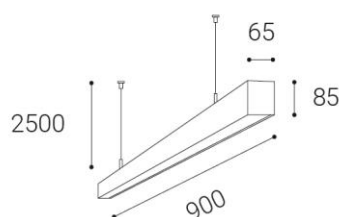

LINO 90 P/N-Z, B

Pin1	Pin2	Pin3	Pin4	Currents (mA)	W	Lumen
OFF	OFF	OFF	OFF	300	12	1420lm
ON	OFF	OFF	OFF	350	14	1660lm
ON	ON	OFF	OFF	400	16	1890lm
ON	ON	ON	OFF	450	18	2130lm
ON	ON	ON	ON	500	20	2360lm

Current selection by DIP-switch