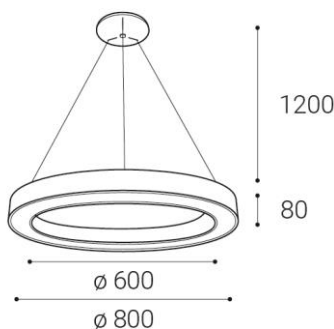

SATURN 80 P-Z, B

Name	SATURN 80 P-Z, B
Code	3270853
Color	BLACK
Category	SUSPENDED
Power	80 W
Lumen output	4400 lm
Color temperature	3000K/ 4000K
Efficacy	55 lm/W
Driver	2 x 1050 mA
Electrical insulation class	
Voltage/frequency	220-240V/50-60Hz

2 x 1050 mA

220-240V/50-60Hz

Information

80+

< 3

160°

N/A

LED