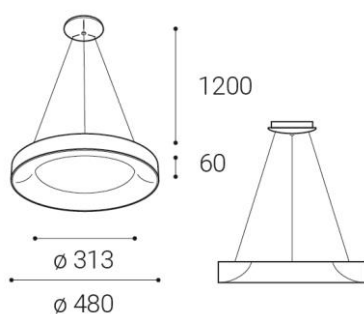

BELLA 48 P-Z, B

Name	BELLA 48 P-Z, B
Code	3270353
Color	BLACK
Category	SUSPENDED
Power	40 W
Lumen output	2430 lm
Color temperature	3000K/ 4000K
Efficacy	60,7 lm/W
Driver	1050 mA
Electrical insulation class	
Voltage/frequency	220-240V/50-60Hz
Color Rendering Index	80+
SDCM	< 3
Light beam angle	160°
Unified Glare Rating	N/A
Light source	LED
Dimmable	N/A
LED Lifetime	50.000h
Warranty	5 YEAR
Ingress Protection	20
Material	ALUMINIUM

EN

Round light fitting for suspended interior mounting, equipped with SMD LEDs. Available in 2 different sizes in black and white color. Housing made of aluminium, opal Diffusor made of PMMA. Application - general lighting, intended for residential or commercial areas (dining room, livingrooms, guest or bedrooms, entrance areas, kitchen, receptions).