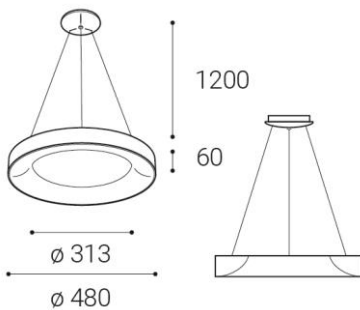

BELLA 48 P-Z, W

Name	BELLA 48 P-Z, W
Code	3270351
Color	WHITE
Category	SUSPENDED
Power	40 W
Lumen output	2430 lm
Color temperature	3000K/ 4000K
Efficacy	60,7 lm/W
Driver	1050 mA
Electrical insulation class	
Voltage/frequency	220-240V/50-60Hz
Color Rendering Index	80+
SDCM	< 3
Light beam angle	160°
Unified Glare Rating	N/A
Light source	LED
Dimmable	N/A
LED Lifetime	50.000h
Warranty	5 YEAR
Ingress Protection	20
Material	ALUMINIUM

Product

BELLA 48 P-Z, W
3270351
WHITE
SUSPENDED

Power

40 W
2430 lm
3000K/ 4000K
60,7 lm/W
1050 mA

220-240V/50-60Hz

Information

80+
< 3
160°
N/A
LED
N/A
50.000h
5 YEAR

Other data