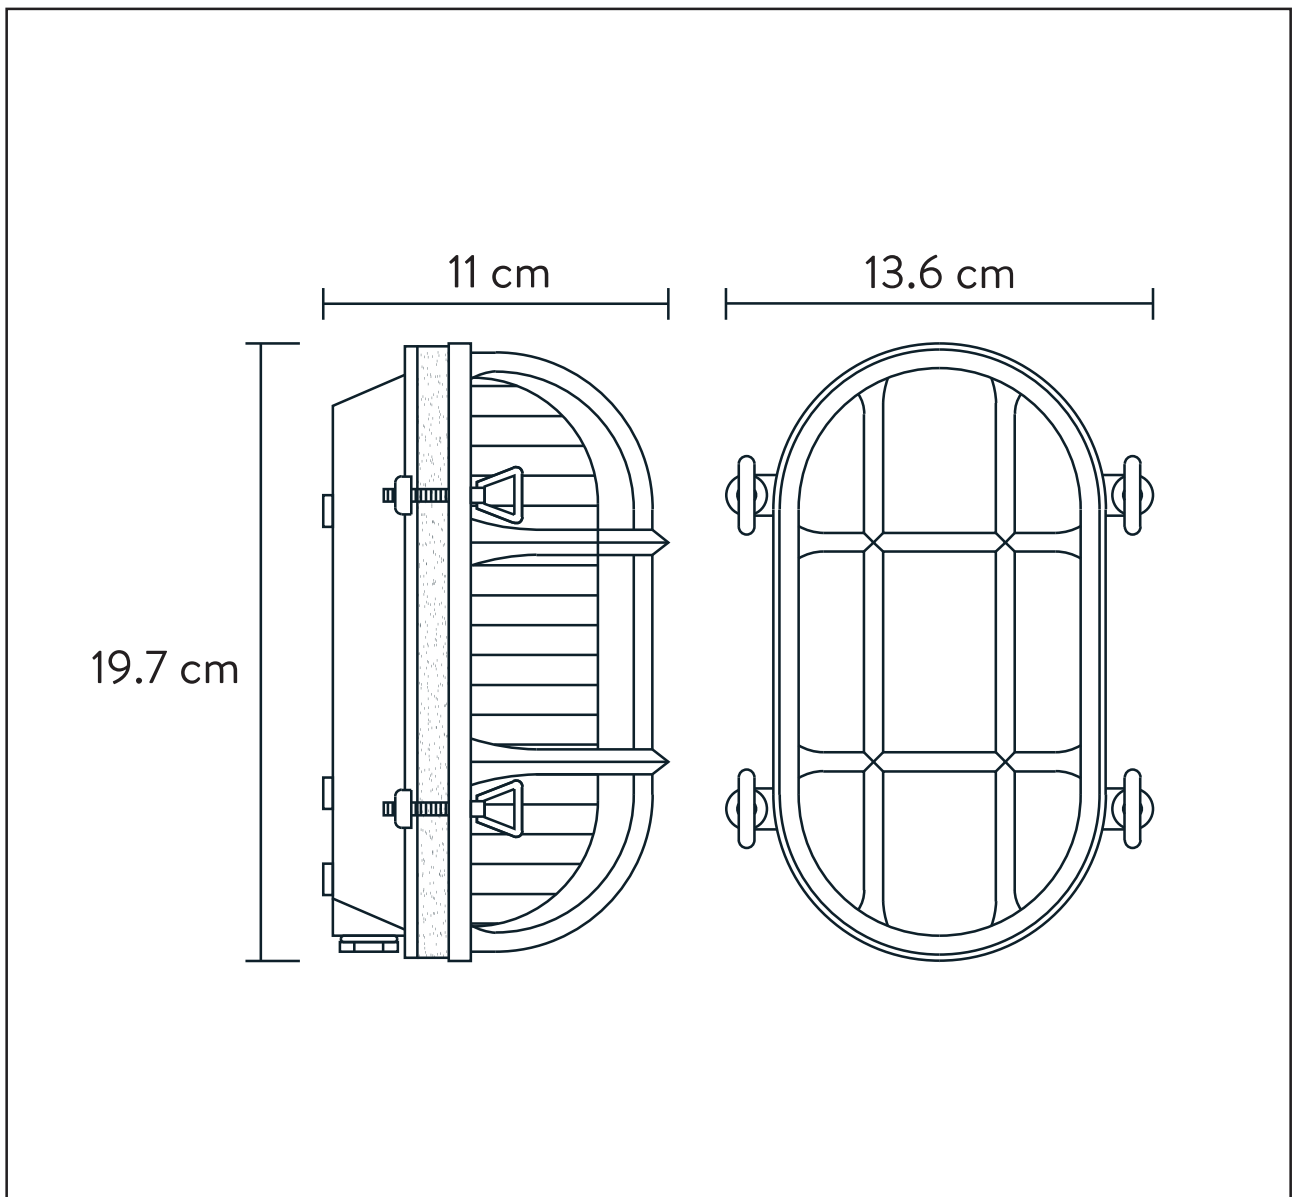

LUCIDE

GENERAL SPECIFICATIONS

RECOMMENDED LUCIDE LIGHT SOURCE

49042/05/60

Light source dimmable : YES

Light source incl. : NO

General specifications

Dimensions LxWxH : 20cm x 14 cm x 10cm
Height minimum : 20 cm
Height maximum : 20 cm
Dimensions shade LxWxH : ϕ 19cm x 10cm x 8cm
Main material : ALUMINIUM + GLASS
Ceiling rose material : NO
Color : Black & YELLOW BRASS
Style : Retro
Shape : oval
Weight : 1.65 kg
Warranty : 2 years

Product specifications

Dimmable : No
Light direction : Downlight
Adjustable in height : No
Directional : Not
Directional Cable : NO
Cable length : NO
Sensor : Without
Sensor Control : Light
Switch Control IP-Class : 65
Electric class : 1
Light source including : NO
Lamp socket : E27
Light source number : 1
Power requirements : 220-240V~50Hz
Bulb type & maximum wattage : E27 max 40w

Explanation of IP numbers for degrees of protection, see safety instruction manual in the box.

For more specifications of this product please visit

www.lucide.com

DUDLEY

Item Number :11891/20/02

EAN code : 5411212114884

Item Number :11891/20/30

EAN code : 5411212114898

For more specifications, dimensions please visit

www.lucide.com