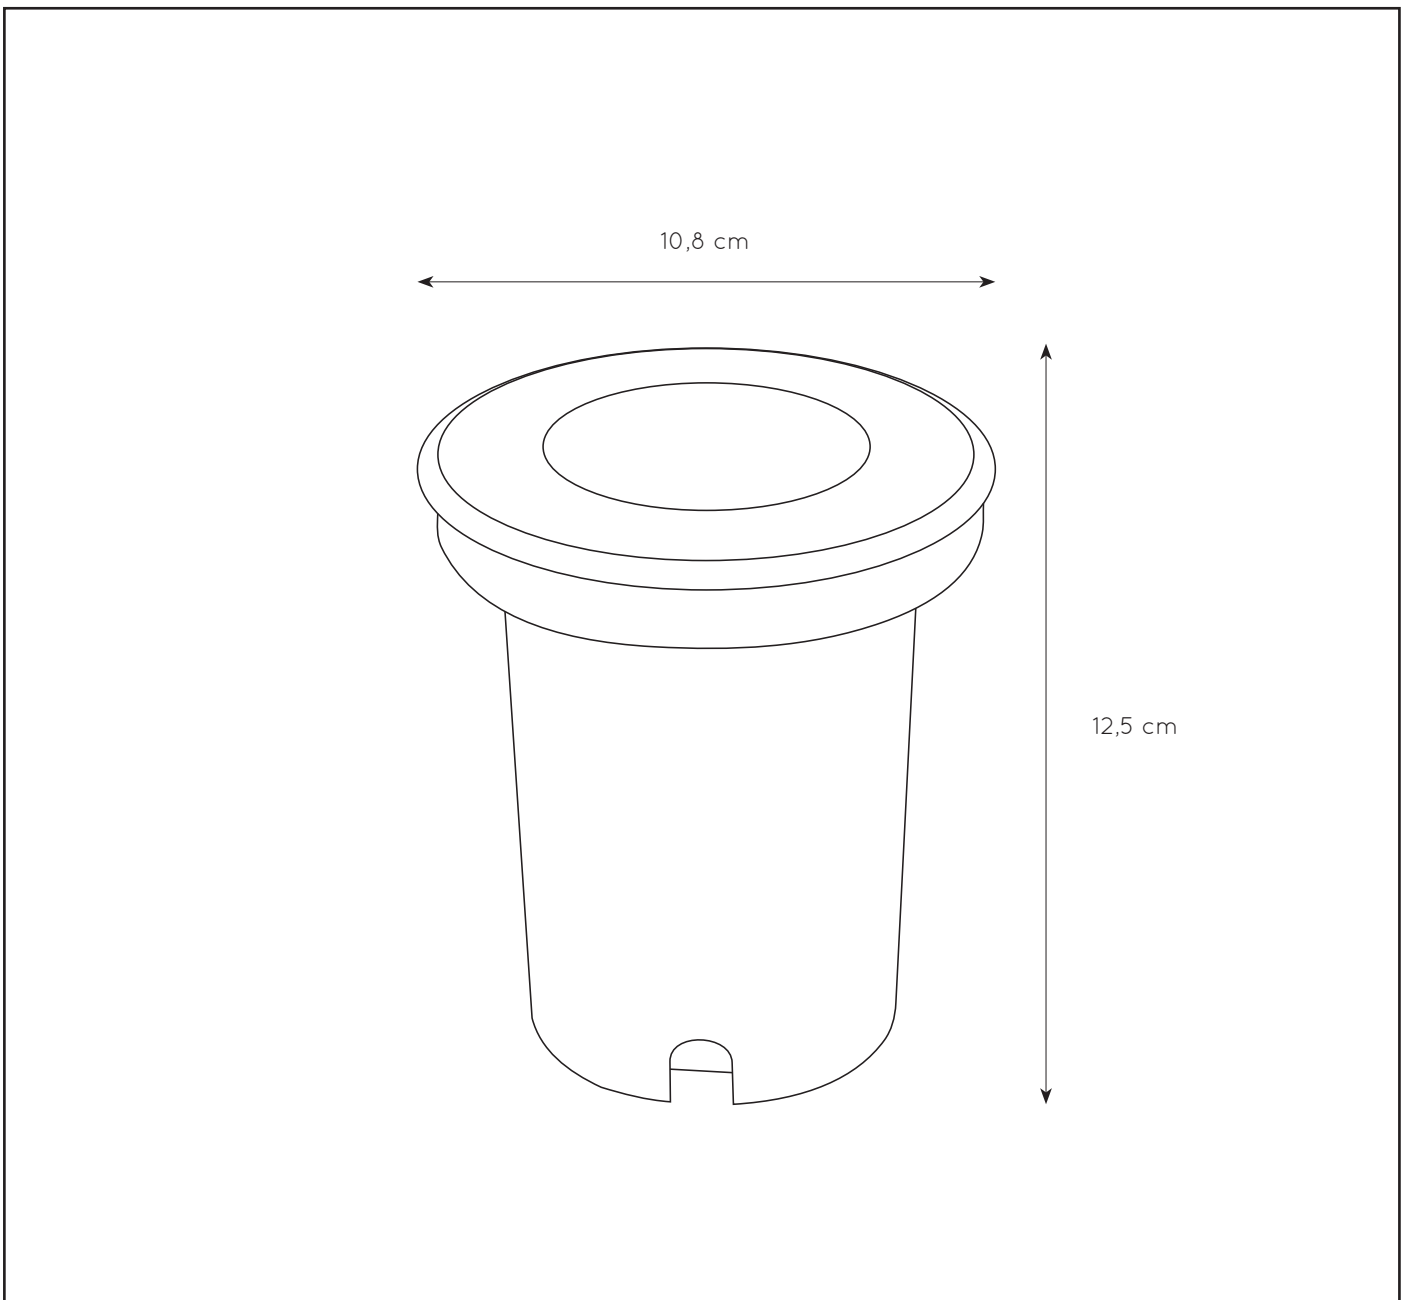

BILTIN

Item number : 11801/01/30

EAN code : 5411212114938

For more specifications, dimensions please visit

www.lucide.com