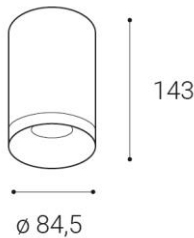

TUBUS A, W

Name	TUBUS A, W
Code	1150431
Color	WHITE
Category	CEILING
Power	9 W
Lumen output	550 lm
Color temperature	3000K
Efficacy	61,1 lm/W
Driver	700 mA
Electrical insulation class	
Voltage/frequency	220-240V/50-60Hz
Color Rendering Index	80+
SDCM	< 3
Light beam angle	60°
Unified Glare Rating	N/A
Light source	LED
Dimmable	N/A
LED Lifetime	50.000h
Warranty	5 YEAR
Ingress Protection	20
Material	ALUMINIUM

Product

TUBUS A, W
1150431
WHITE
CEILING

Power

9 W
550 lm
3000K
61,1 lm/W
700 mA

220-240V/50-60Hz

Information

80+
< 3
60°
N/A
LED
N/A
50.000h
5 YEAR

Other data